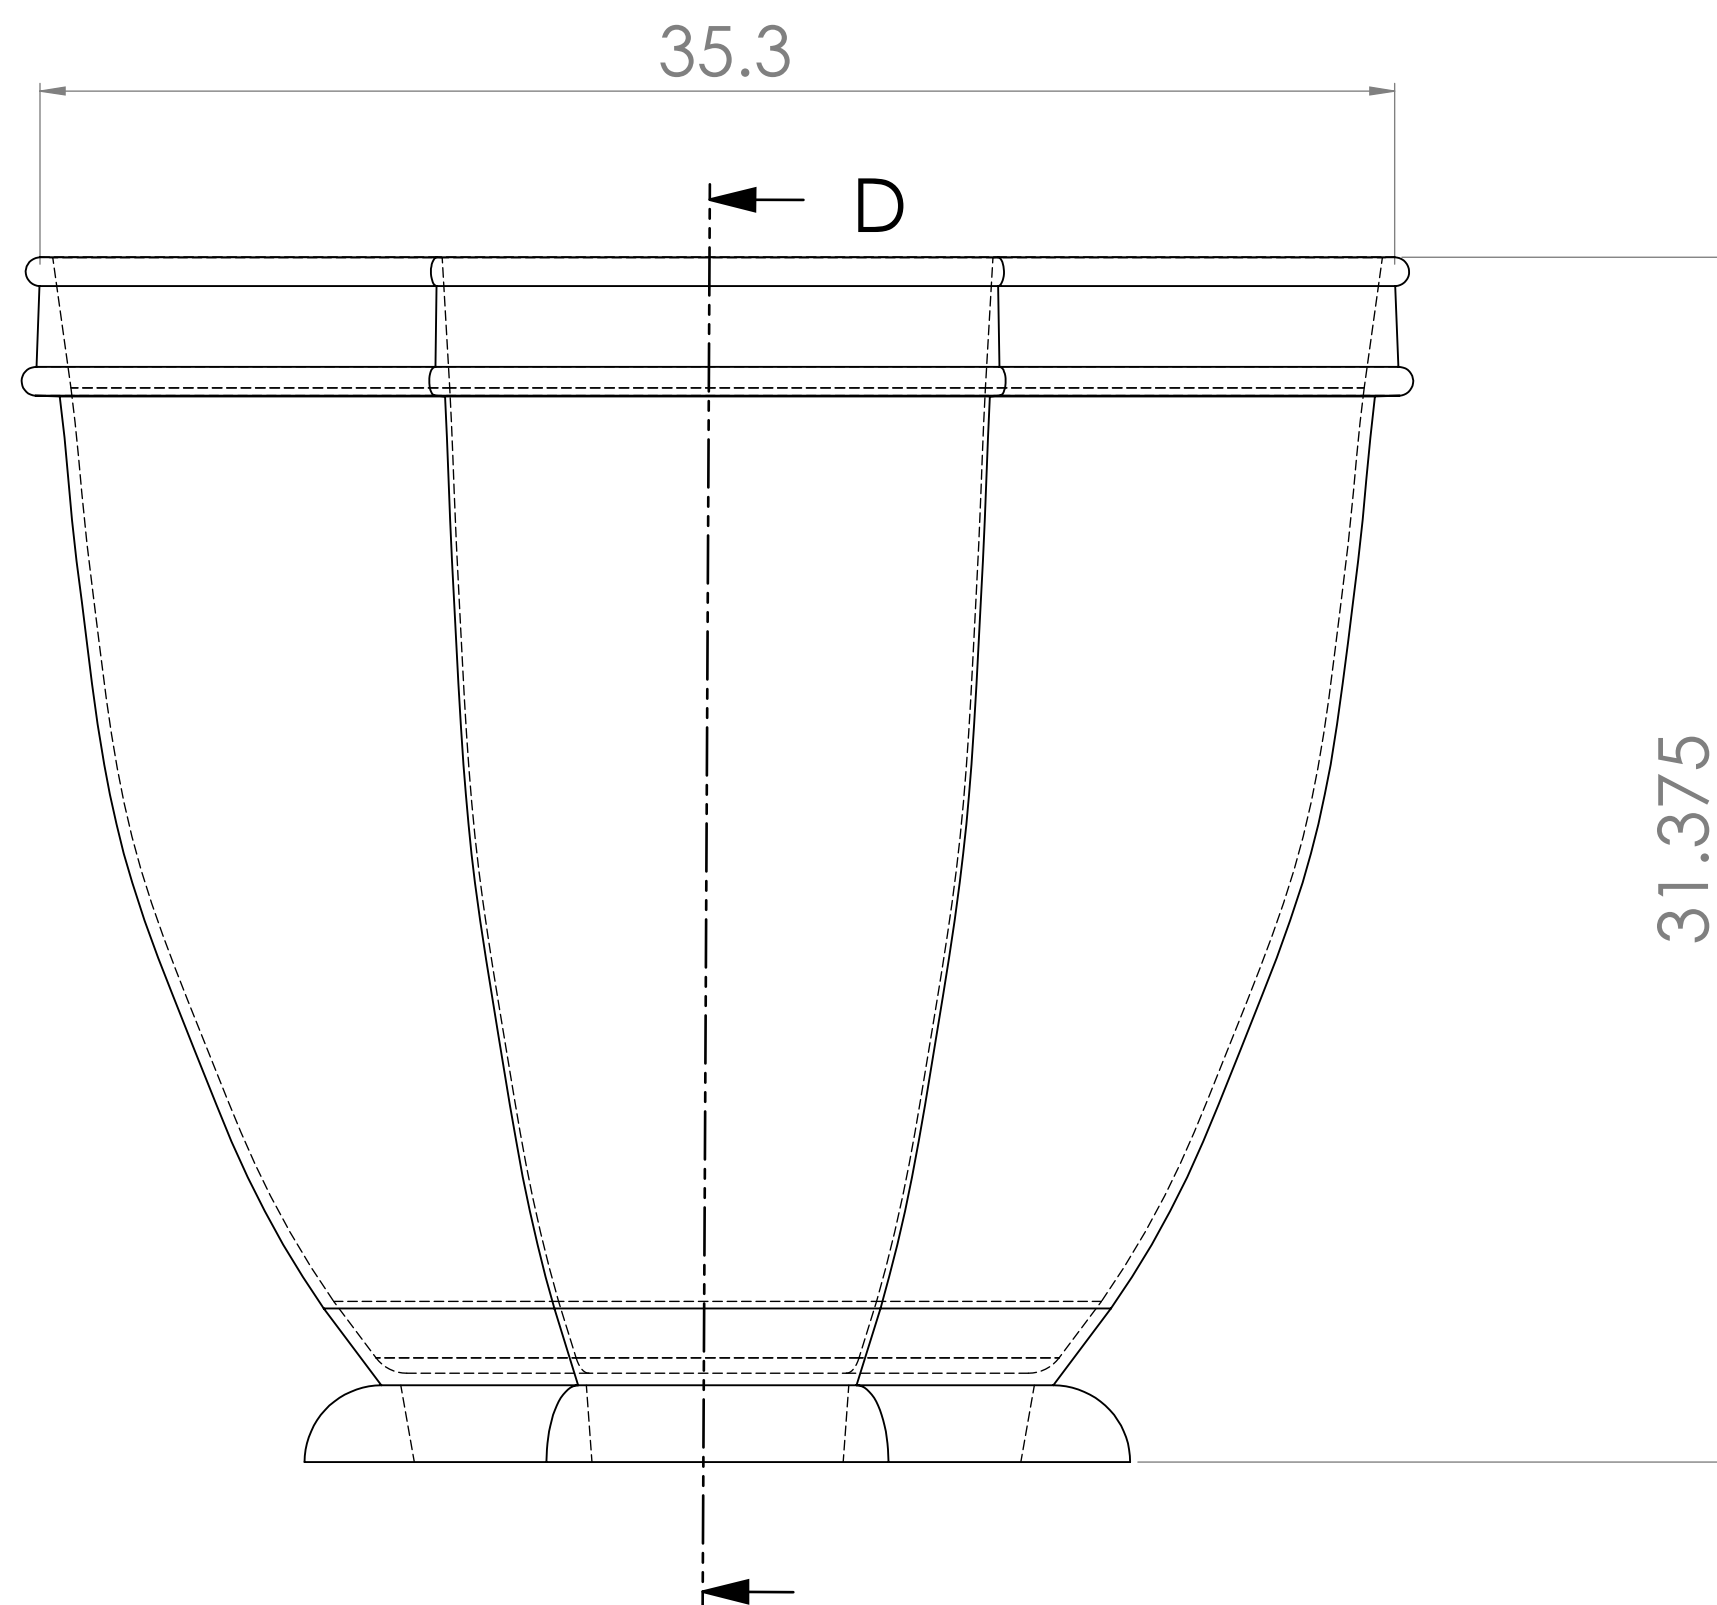

SECTION D-D  
SCALE 1 : 5

# Large Octagonal Urn Bromsgrove Garden

8

7

6

5

4

3

2