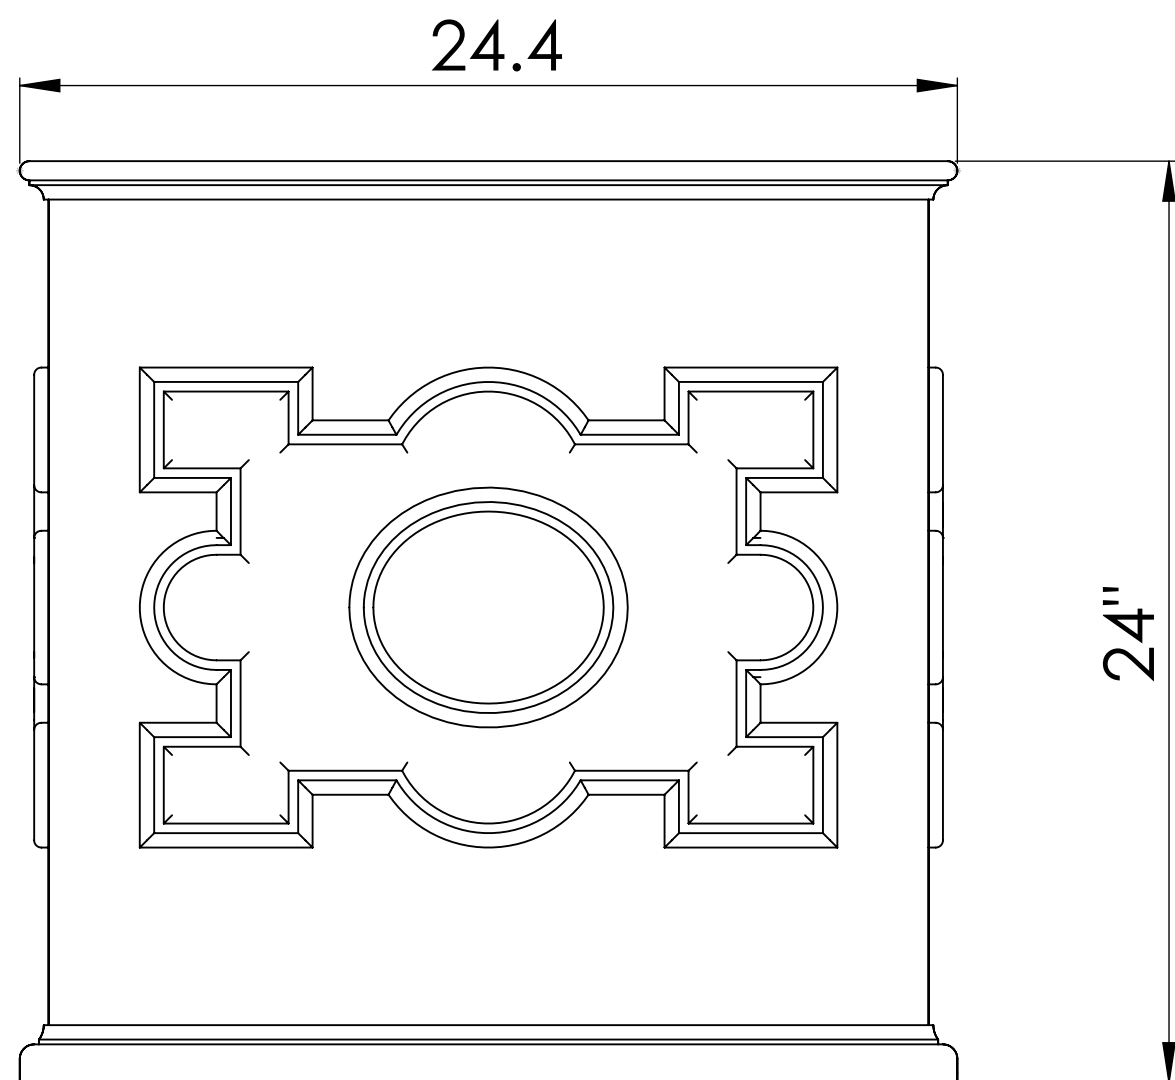

A

A

8

7

6

5

4

3

2

1