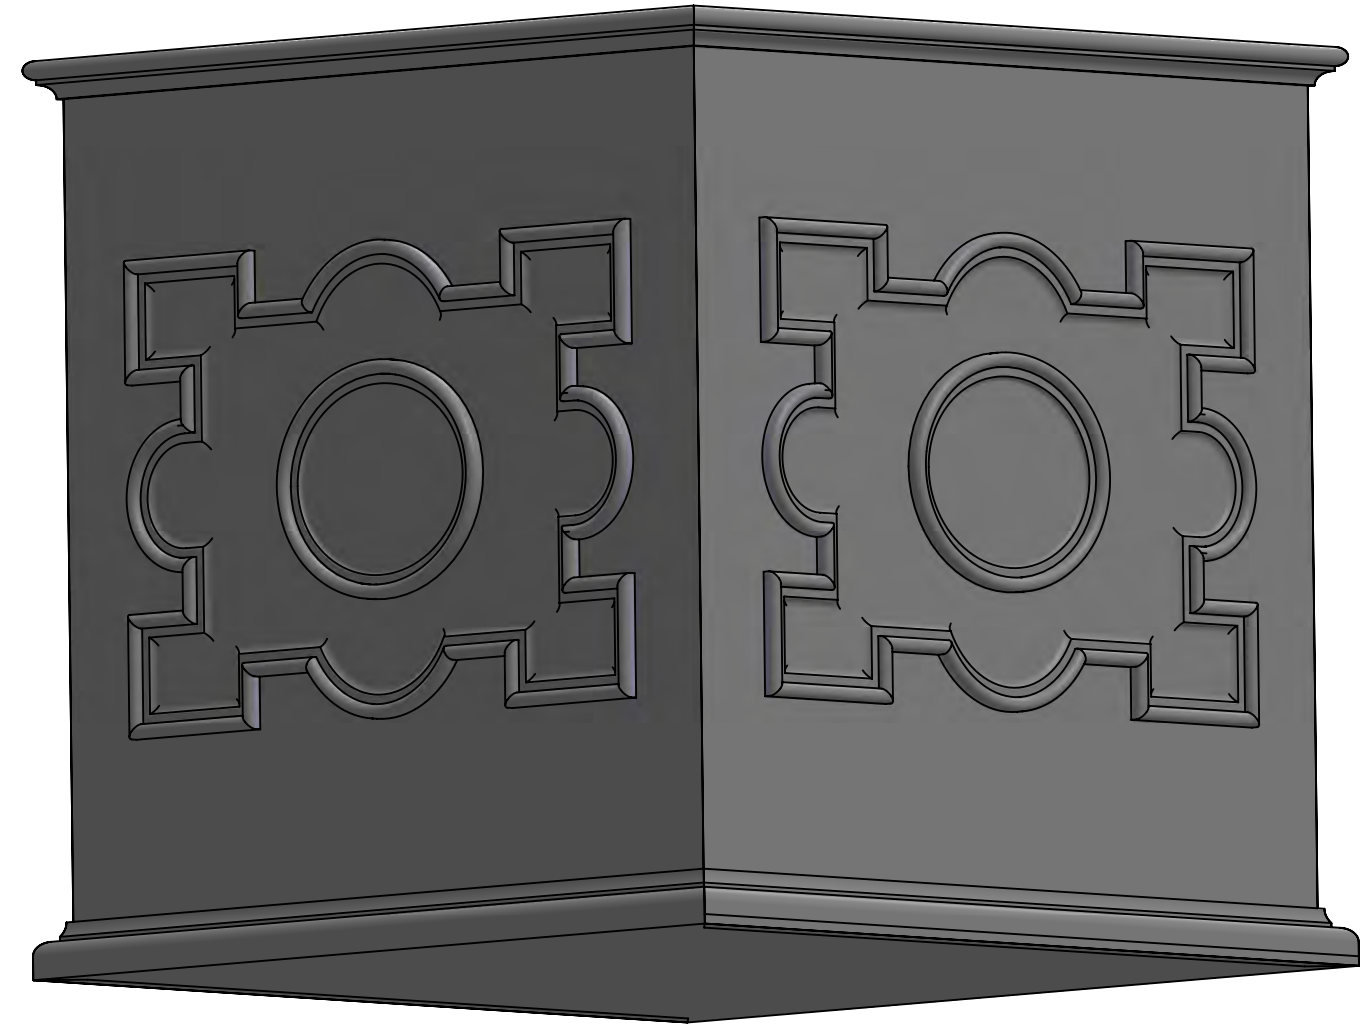

A

A

8

7

6

5

4

3

2

1