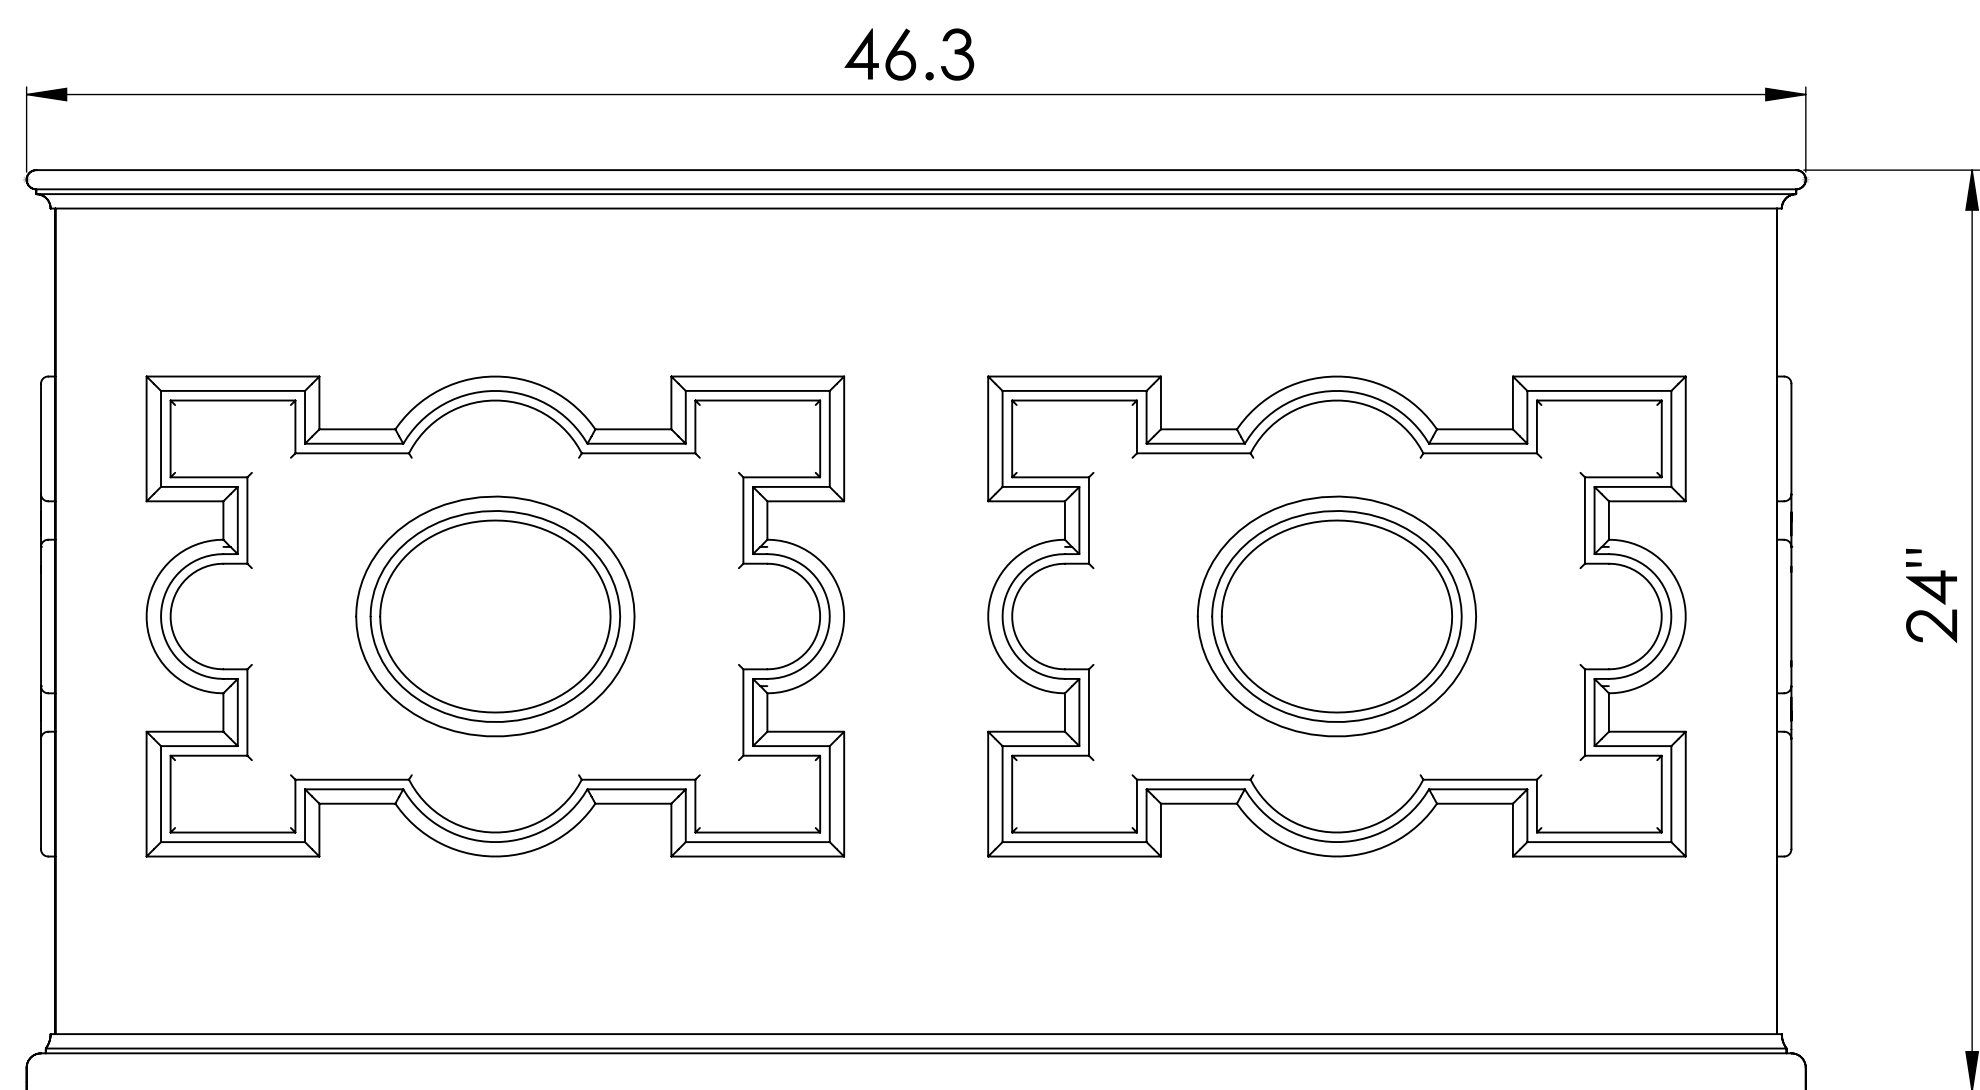

B

B

A

A

8

7

6

5

4

3

2

1