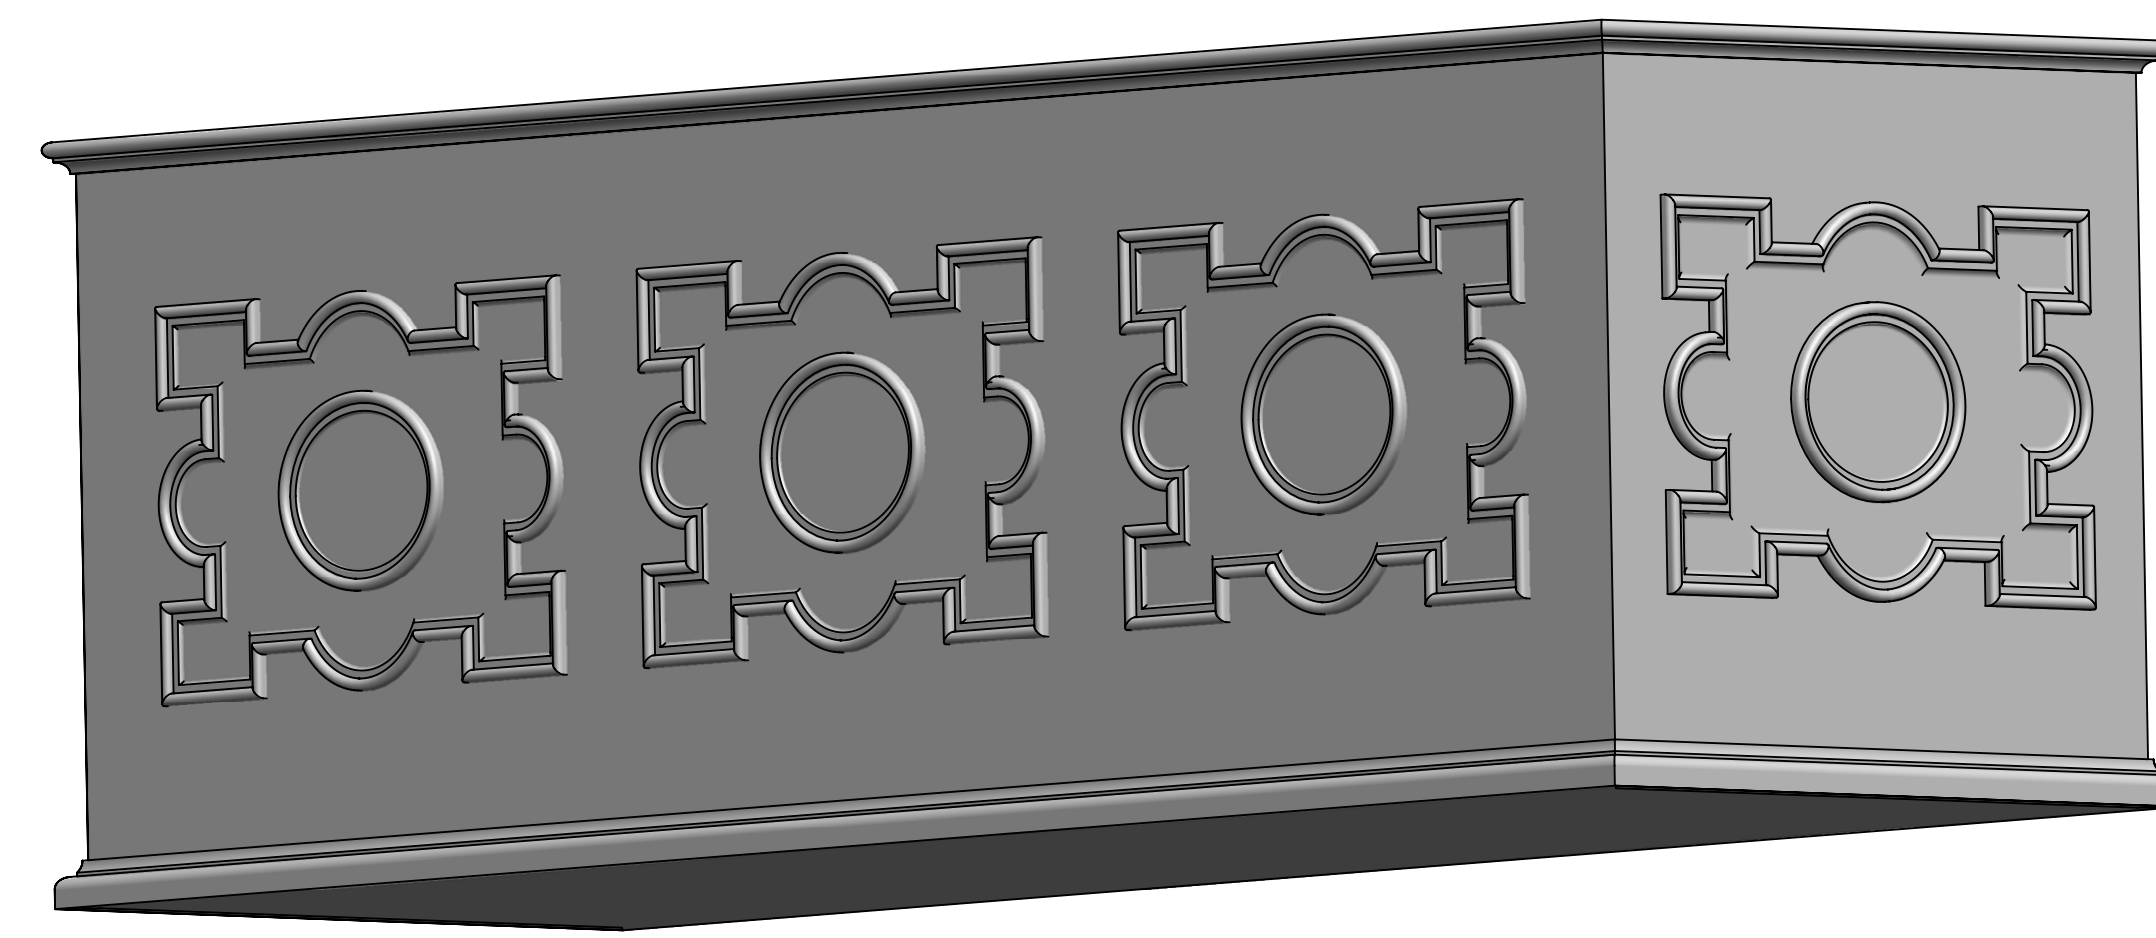

A

A

BEAUMONT H24 3 PANEL 24.40" X 71" X 24H, **Bromsgrove Garden**

8

7

6

5

4