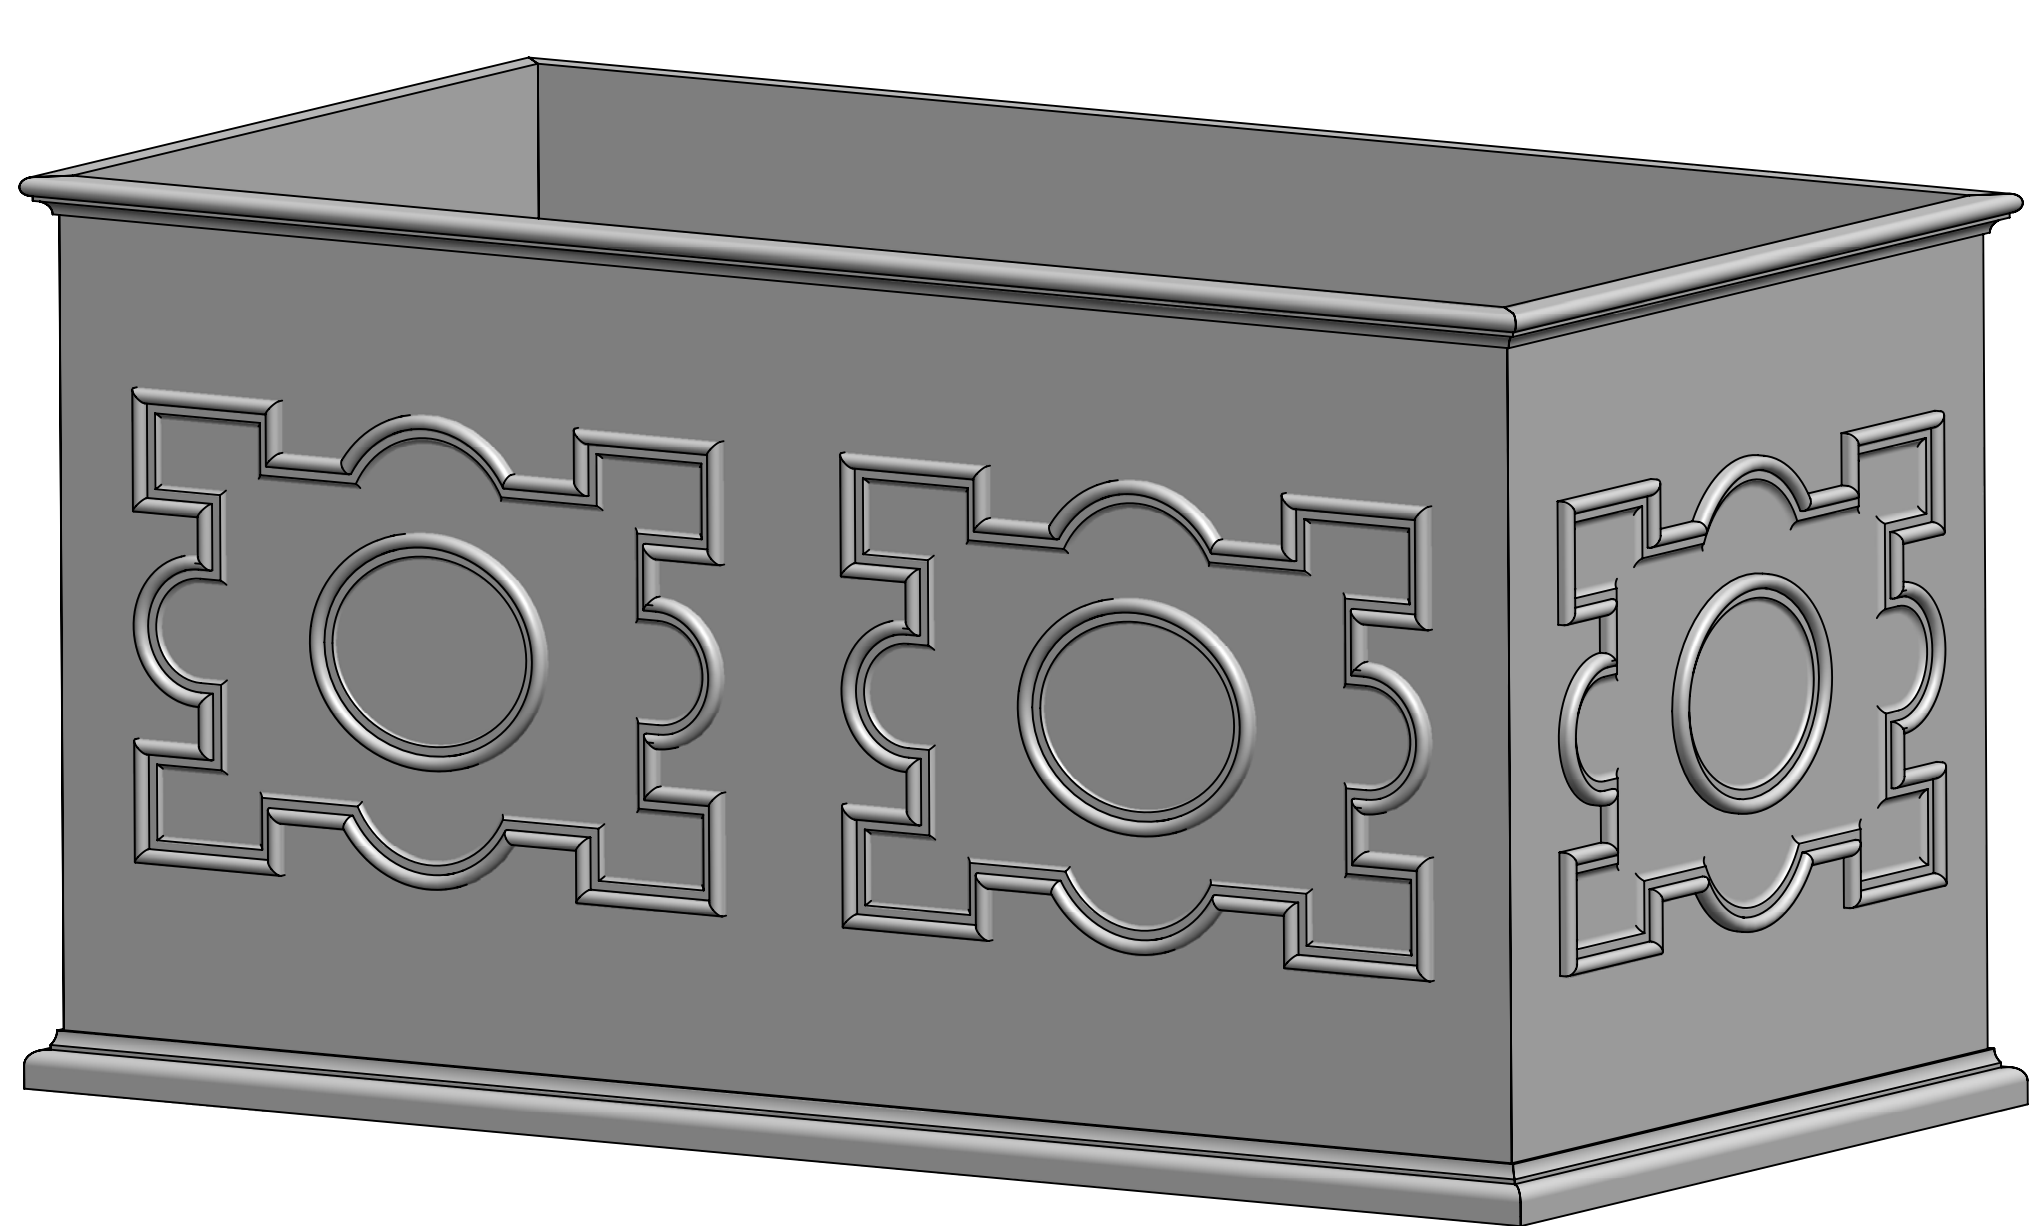

BEAUMONT H24 1 PANEL 24.4" X 24.4" X 24H, **Bromsgrove Garden**

8

7

6

5

4

3

2

1

D

D

C

C