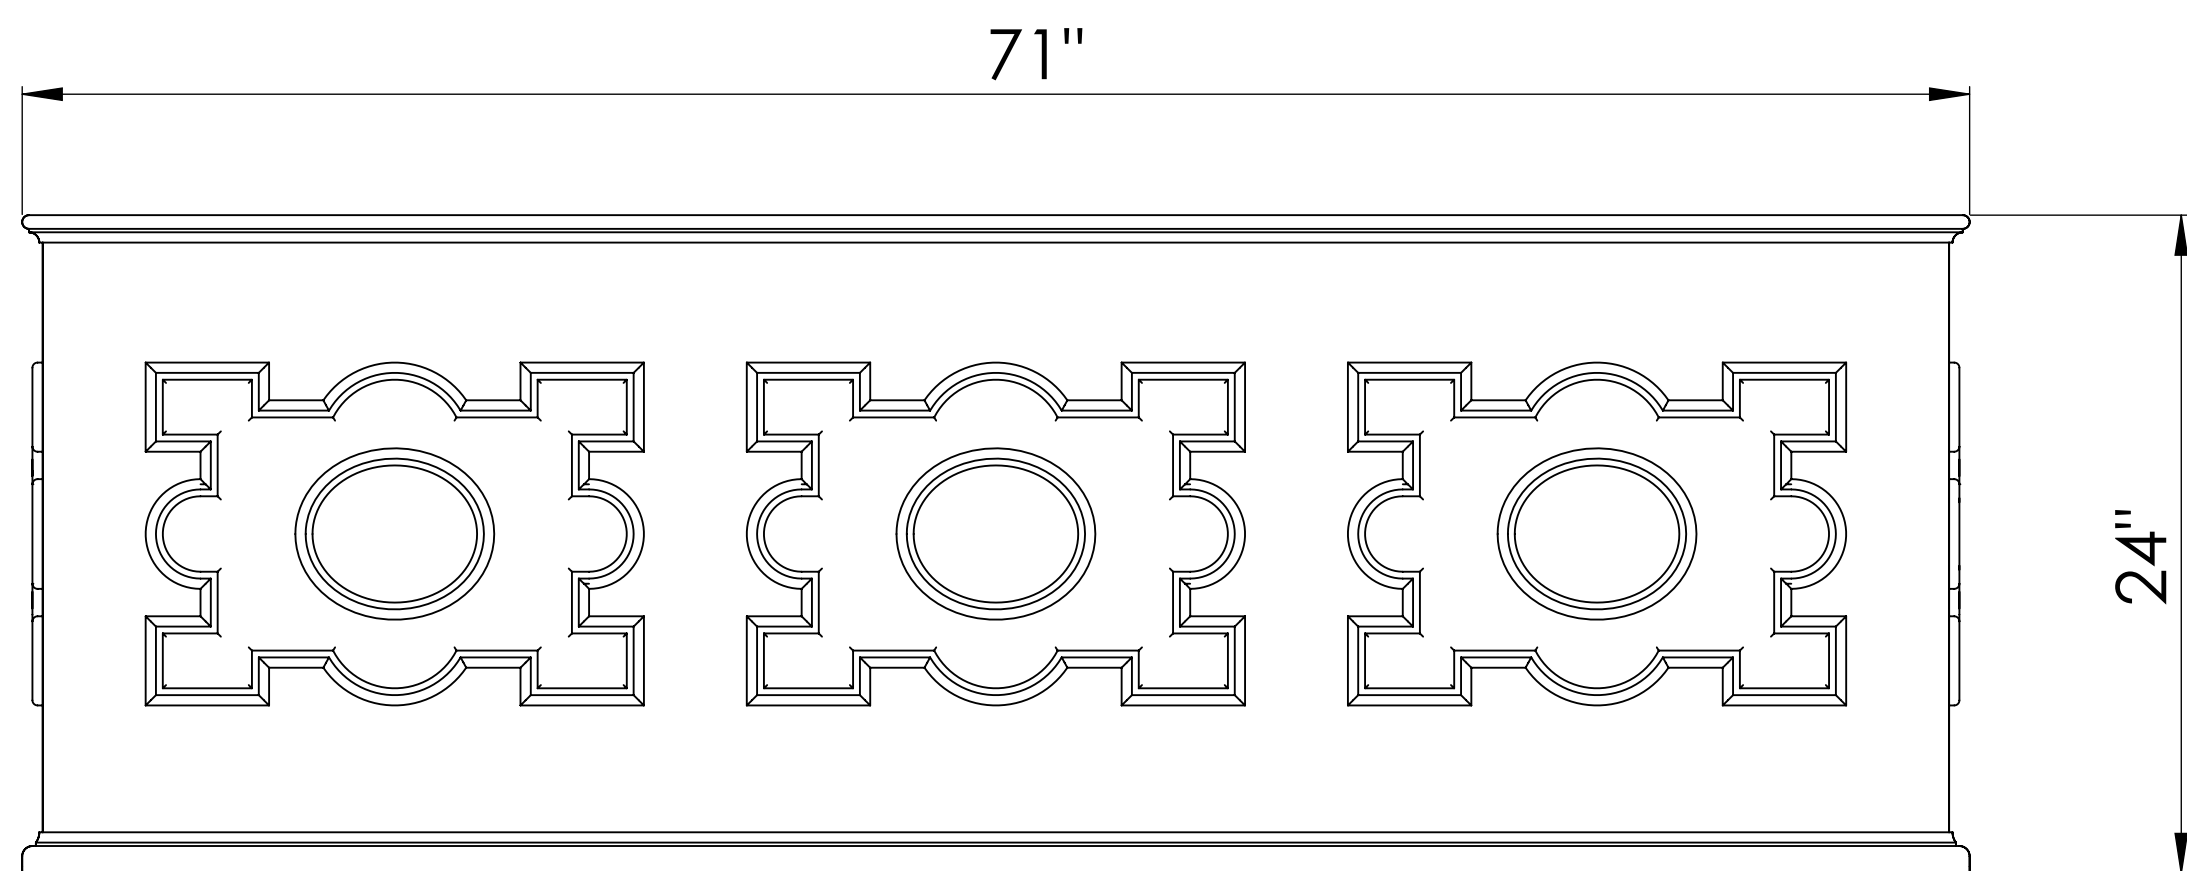

A

BEAUMONT H24 2 PANEL 24.40" X 46.3" X 24H, **Bromsgrove Garden**

8

7

6

5

4

3

A

A

BEAUMONT H24 3 PANEL 24.40" X 71" X 24H, **Bromsgrove Garden**

8

7

6

5

4