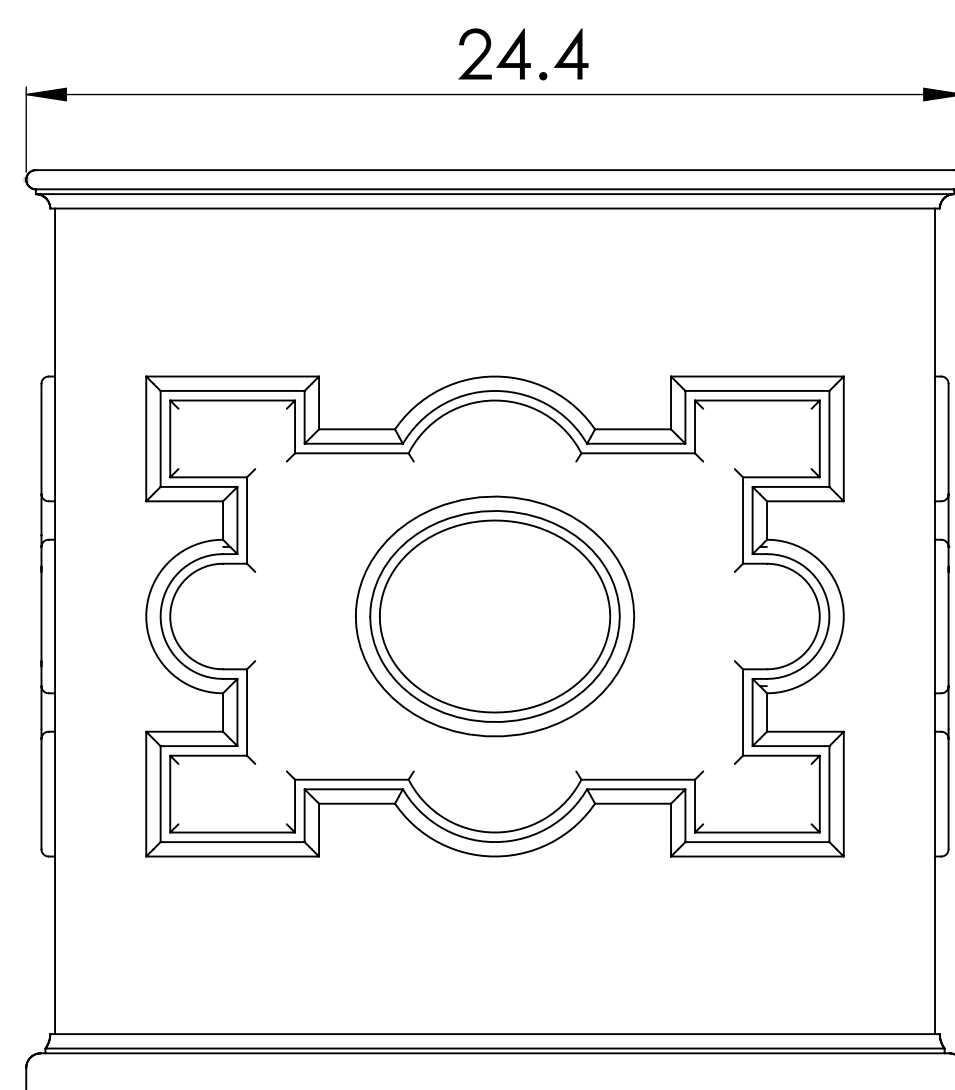

B

B

A

A

8

7

6

5

4

3

2

1