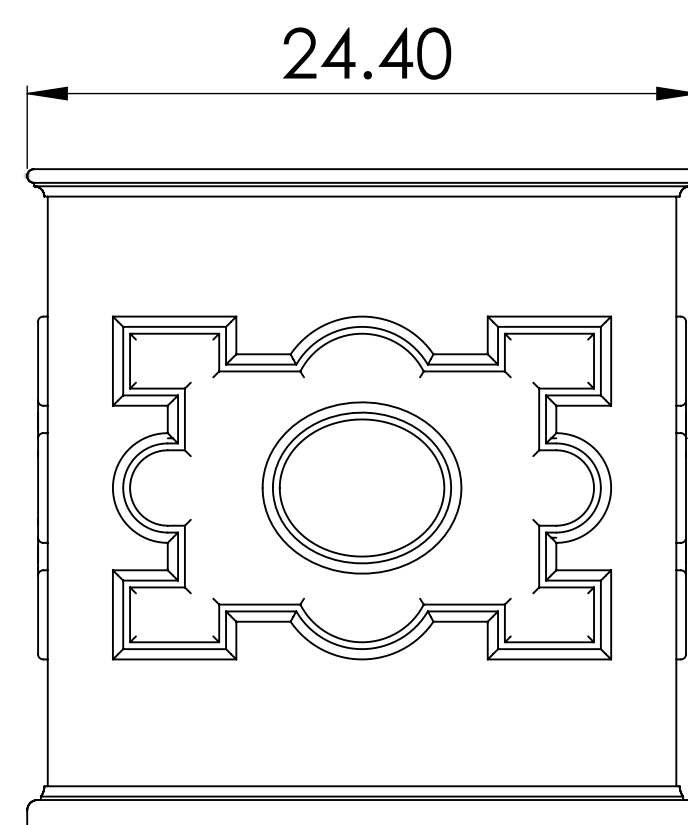

BEAUMONT H24 1 PANEL 24.4" X 24.4" X 24H, **Bromsgrove Garden**

8

7

6

5

4

3

2

A

BEAUMONT H24 2 PANEL 24.40" X 46.3" X 24H, **Bromsgrove Garden**

8

7

6

5

4

3

2

1

D

D

C

C

B

B

A

A

BEAUMONT H24 3 PANEL 24.40" X 71" X 24H, **Bromsgrove Garden**

8

7

6

5

4