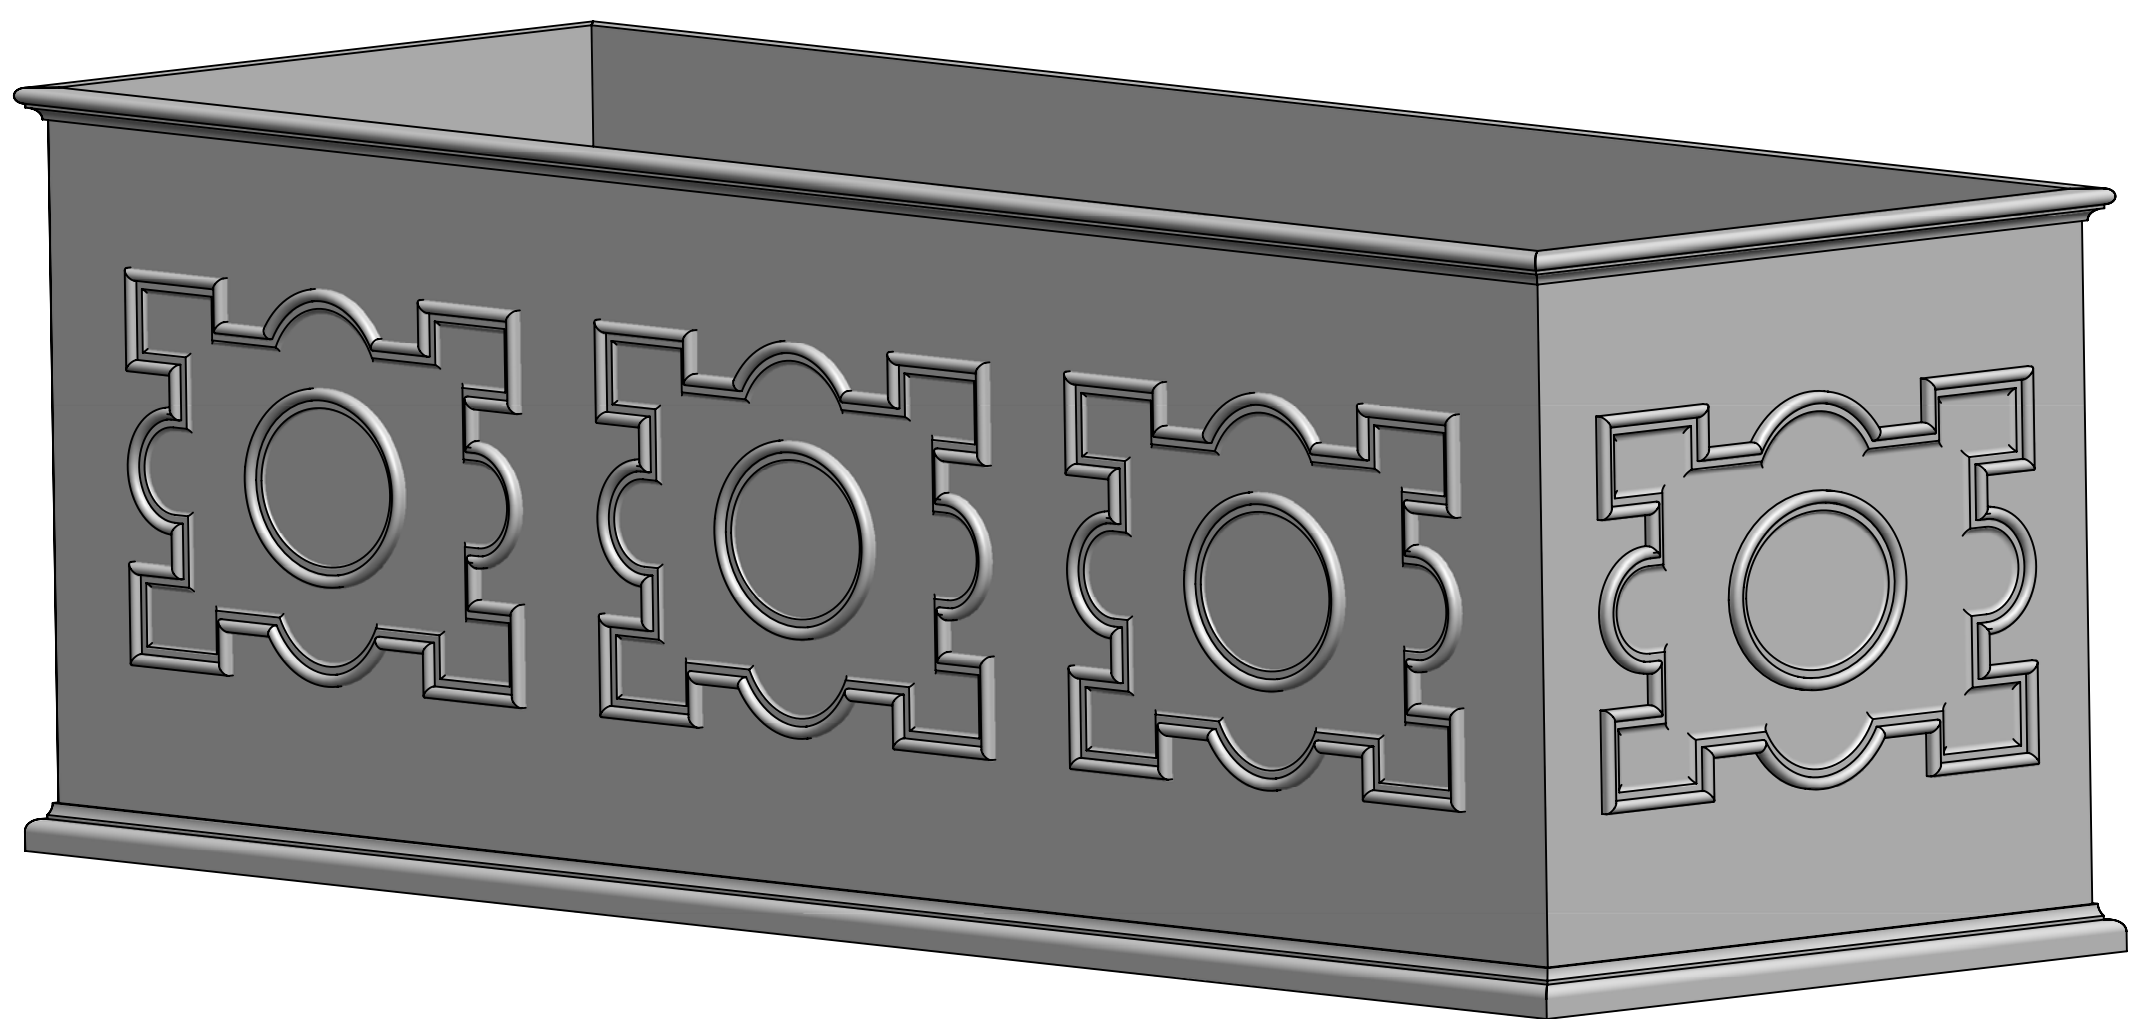

BEAUMONT H24 2 PANEL 24.40" X 46.3" X 24H, **Bromsgrove Garden**

8

7

6

5

4

3

2

1

D

D

C

C

B

B