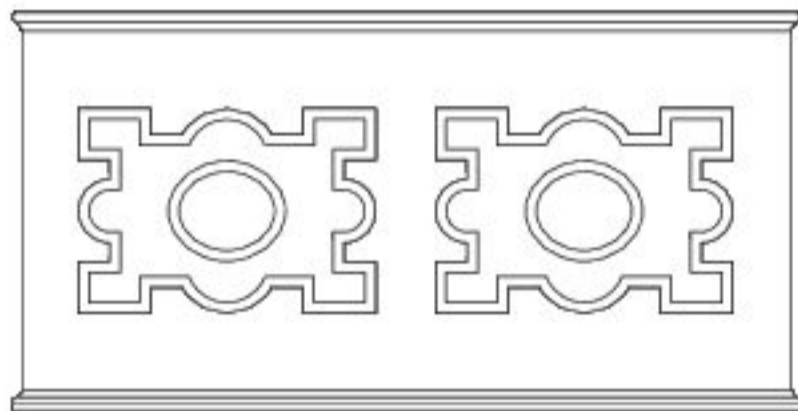

Beaumont H

24.4" Panel

46.3" Panel

71" Panel

Beaumont H is a traditional relief pattern used on cisterns and planters since the 1700s. Three configurations are shown here. Call for different sizes.

24.4" w x 26" d x 24" h

46.3" w x 26" d x 24" h

71" w x 24.4" d x 24" h