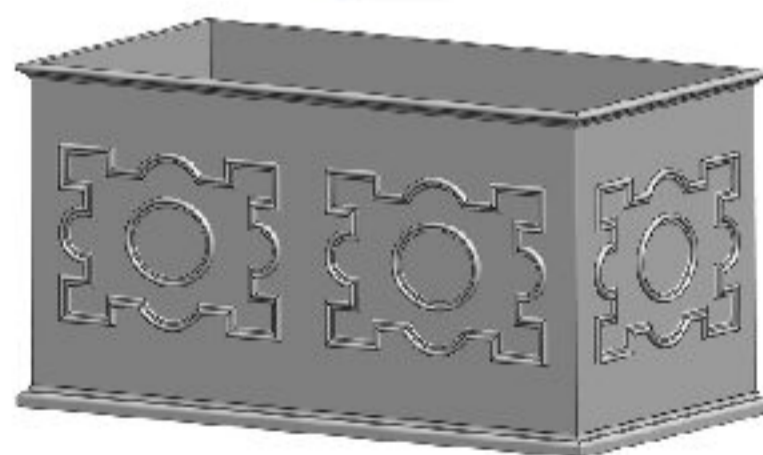

Beaumont H

24.4" Panel

46.3" Panel

71" Panel

Beaumont H is a traditional relief pattern used on cisterns and planters since the 1700s. Three configurations are shown here. Call for different sizes.

24.4" w x 26" d x 24" h

46.3" w x 26" d x 24" h

71" w x 24.4" d x 24" h