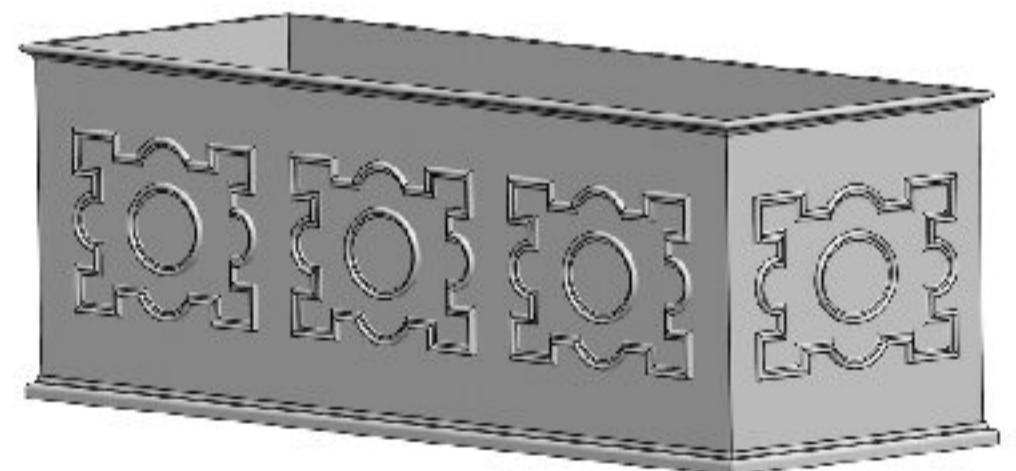

Beaumont H

24.4" Panel

46.3" Panel

71" Panel

Beaumont H is a traditional relief pattern used on cisterns and planters since the 1700s. Three configurations are shown here. Call for different sizes.

24.4" w x 26" d x 24" h

46.3" w x 26" d x 24" h

71" w x 24.4" d x 24" h