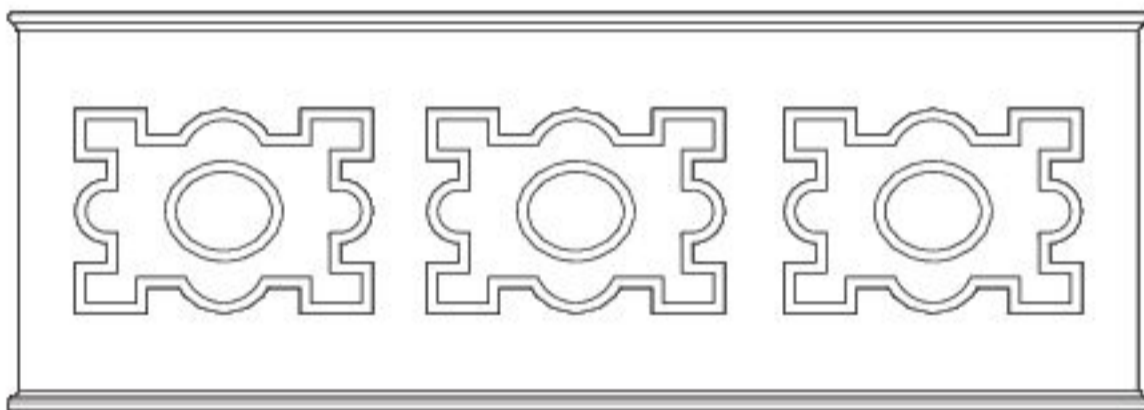

Beaumont H

24.4" Panel

46.3" Panel

71" Panel

Beaumont H is a traditional relief pattern used on cisterns and planters since the 1700s. Three configurations are shown here. Call for different sizes.

24.4" w x 26" d x 24" h

46.3" w x 26" d x 24" h

71" w x 24.4" d x 24" h