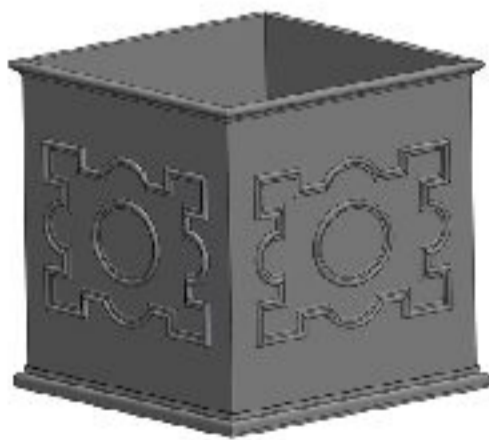

Beaumont H

24.4" Panel

46.3" Panel

71" Panel

Beaumont H is a traditional relief pattern used on cisterns and planters since the 1700s. Three configurations are shown here. Call for different sizes.

24.4" w x 26" d x 24" h

46.3" w x 26" d x 24" h

71" w x 24.4" d x 24" h