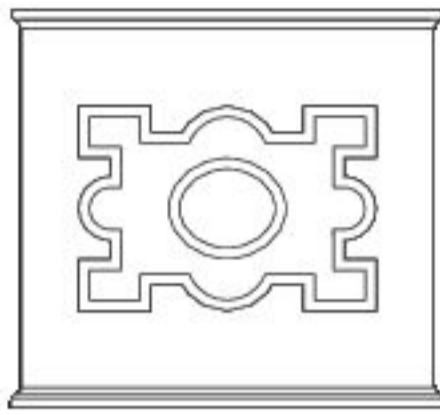

Beaumont H

24.4" Panel

46.3" Panel

71" Panel

Beaumont H is a traditional relief pattern used on cisterns and planters since the 1700s. Three configurations are shown here. Call for different sizes.

24.4" w x 26" d x 24" h

46.3" w x 26" d x 24" h

71" w x 24.4" d x 24" h