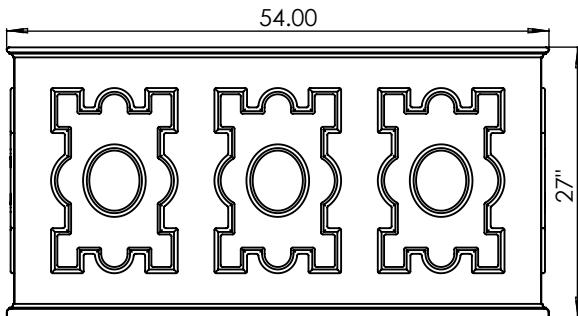

Beaumont V

Beaumont V is a traditional relief pattern used on planters and cisterns since the 1700s. Three configurations at 27" high are shown here. Call us for different sizing options.

PBR2720VTA

20 1/8" w x 20 1/8" d x 27" h

PBR2736VTA

36 1/2" w x 20 1/8" d x 27" h

PBR2754VTA

54" w x 20 1/8" d x 27" h