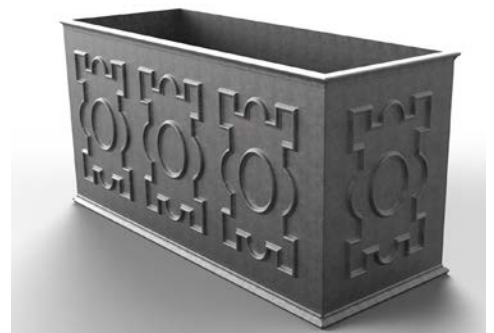

Beaumont V

Beaumont V is a traditional relief pattern used on planters and cisterns since the 1700s. Three configurations at 27" high are shown here. Call us for different sizing options.

PBR2720VTA

20 1/8" w x 20 1/8" d x 27" h

PBR2736VTA

36 1/2" w x 20 1/8" d x 27" h

PBR2754VTA

54" w x 20 1/8" d x 27" h