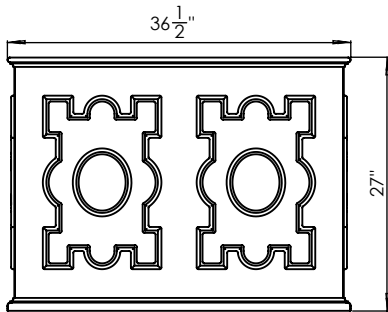

Beaumont V

Beaumont V is a traditional relief pattern used on planters and cisterns since the 1700s. Three configurations at 27" high are shown here. Call us for different sizing options.

PBR2720VTA

20 1/8" w x 20 1/8" d x 27" h

PBR2736VTA

36 1/2" w x 20 1/8" d x 27" h

PBR2754VTA

54" w x 20 1/8" d x 27" h