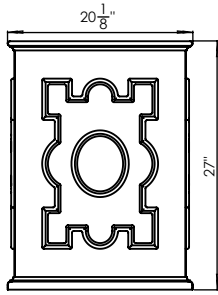

Beaumont V

Beaumont V is a traditional relief pattern used on planters and cisterns since the 1700s. Three configurations at 27" high are shown here. Call us for different sizing options.

PBR2720VTA

20 1/8" w x 20 1/8" d x 27" h

PBR2736VTA

36 1/2" w x 20 1/8" d x 27" h

PBR2754VTA

54" w x 20 1/8" d x 27" h