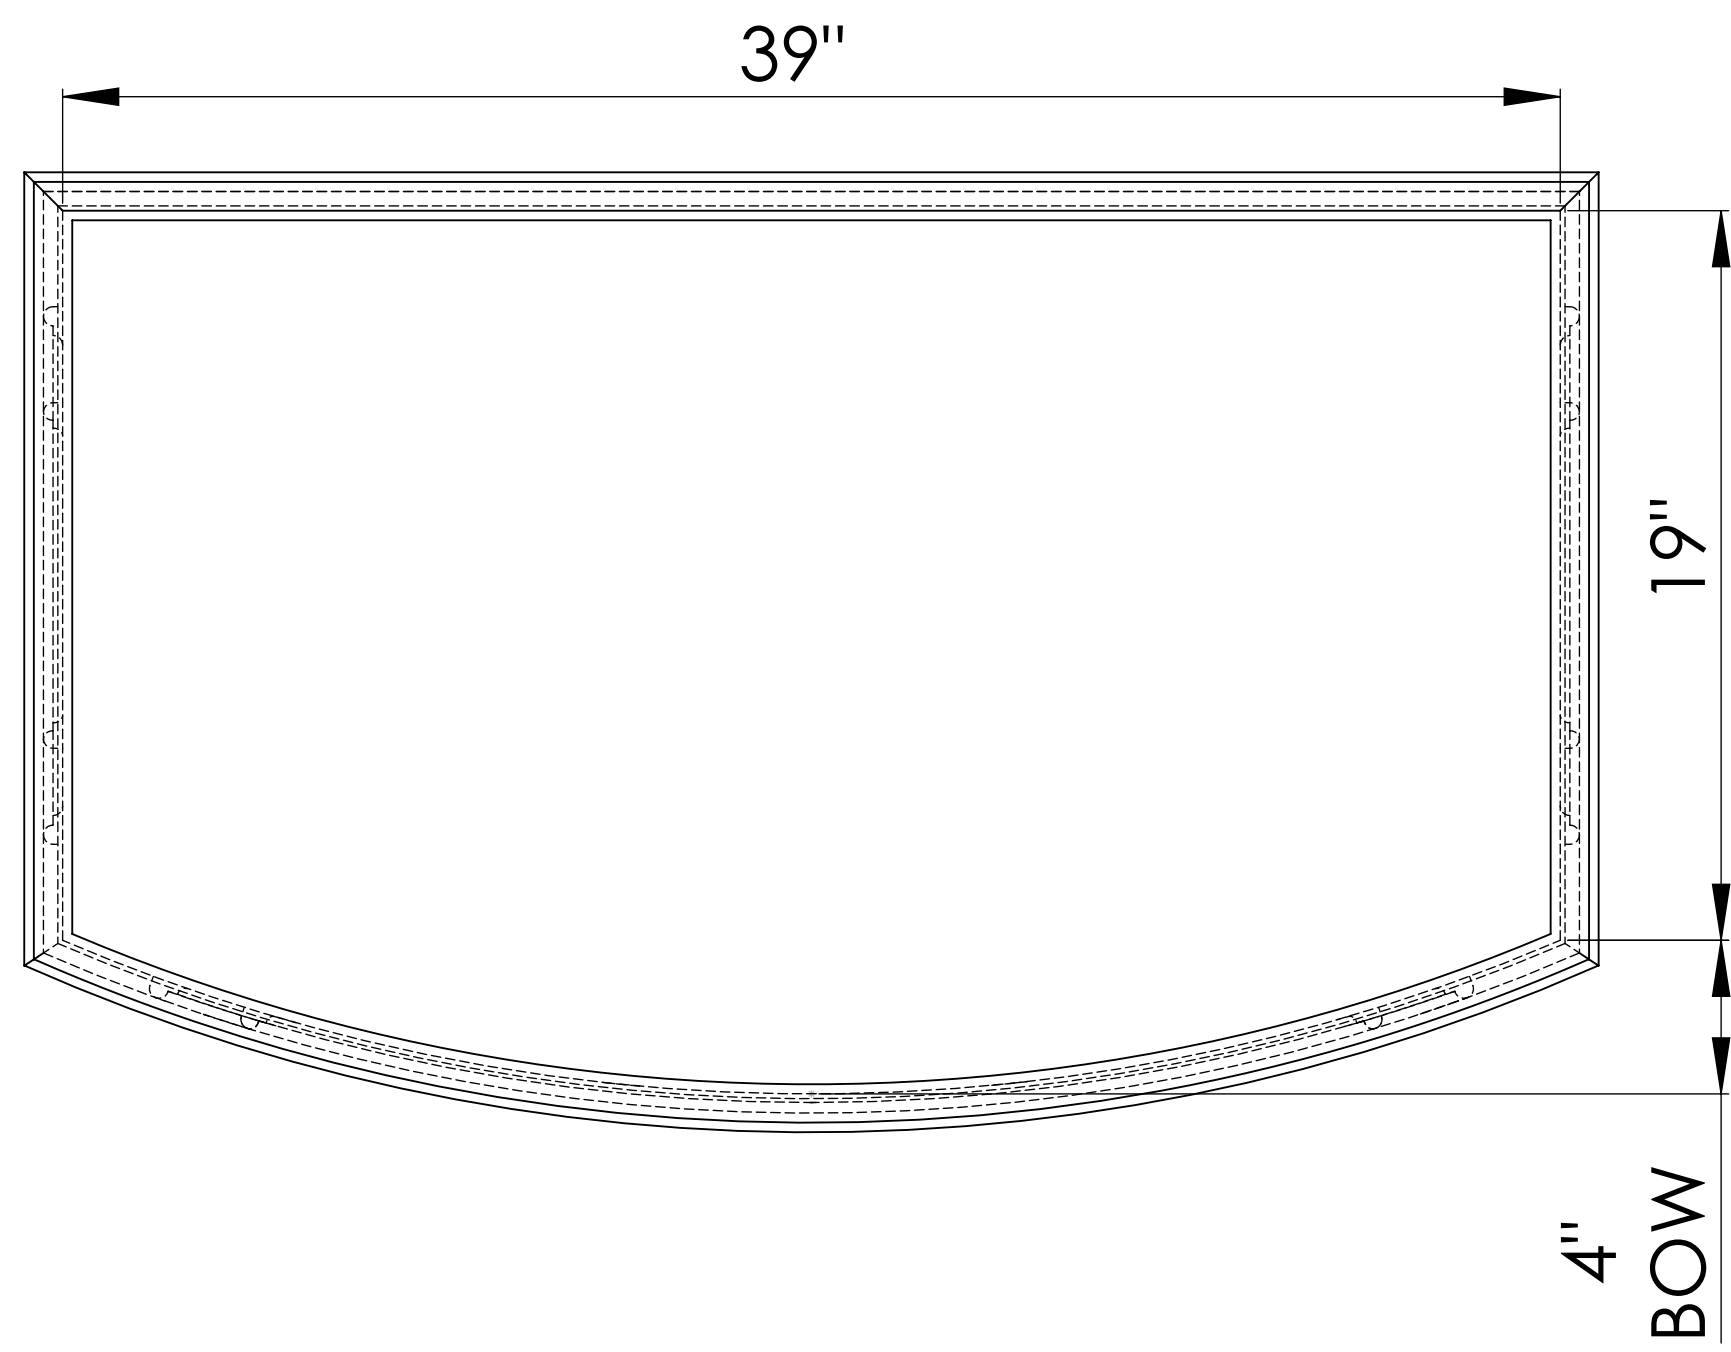

SECTION A-A

BOW FRONT PBF4822ITA 20H X 47.5W X 21.5 L

Bromsgrove Garden

8

7

6

5

4

3

2

1

SECTION A-A

BOW FRONT PBF4125ITA 28HX 40.5W X 24.5 L, **Bromsgrove Garden**

8

7

6