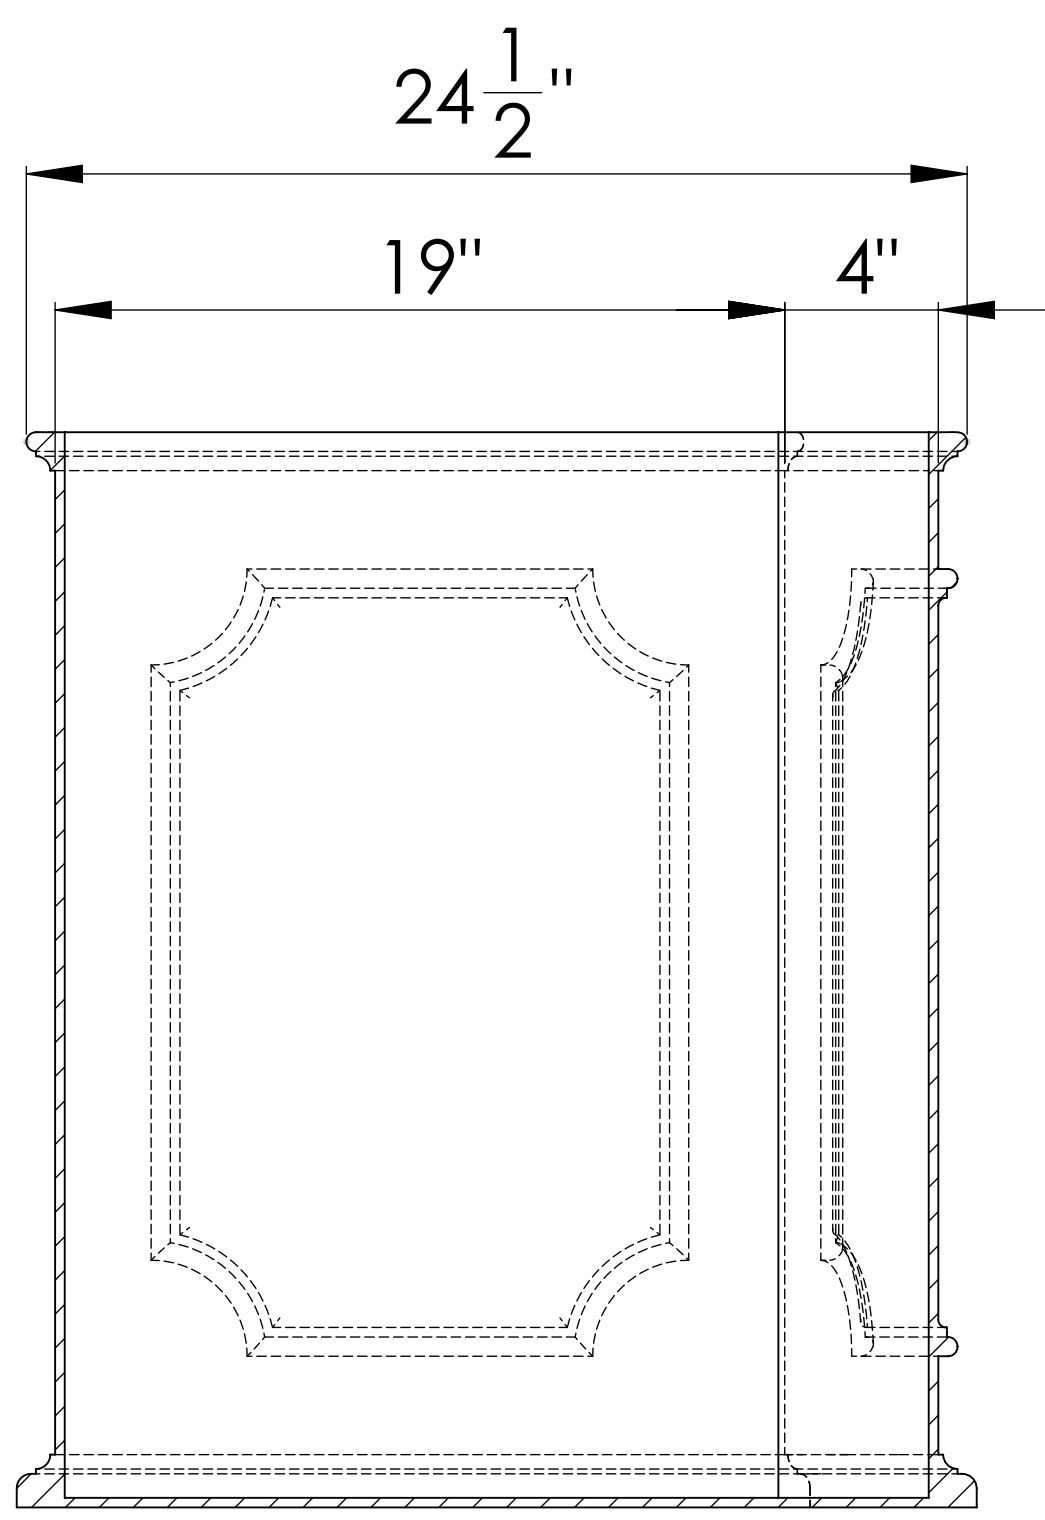

SECTION A-A

BOW FRONT PBF4822ITA 20H X 47.5W X 21.5 L

Bromsgrove Garden

8

7

6

5

4

3

2

1

SECTION A-A

BOW FRONT PBF4125ITA 28HX 40.5W X 24.5 L, **Bromsgrove Garden**

8

7

6