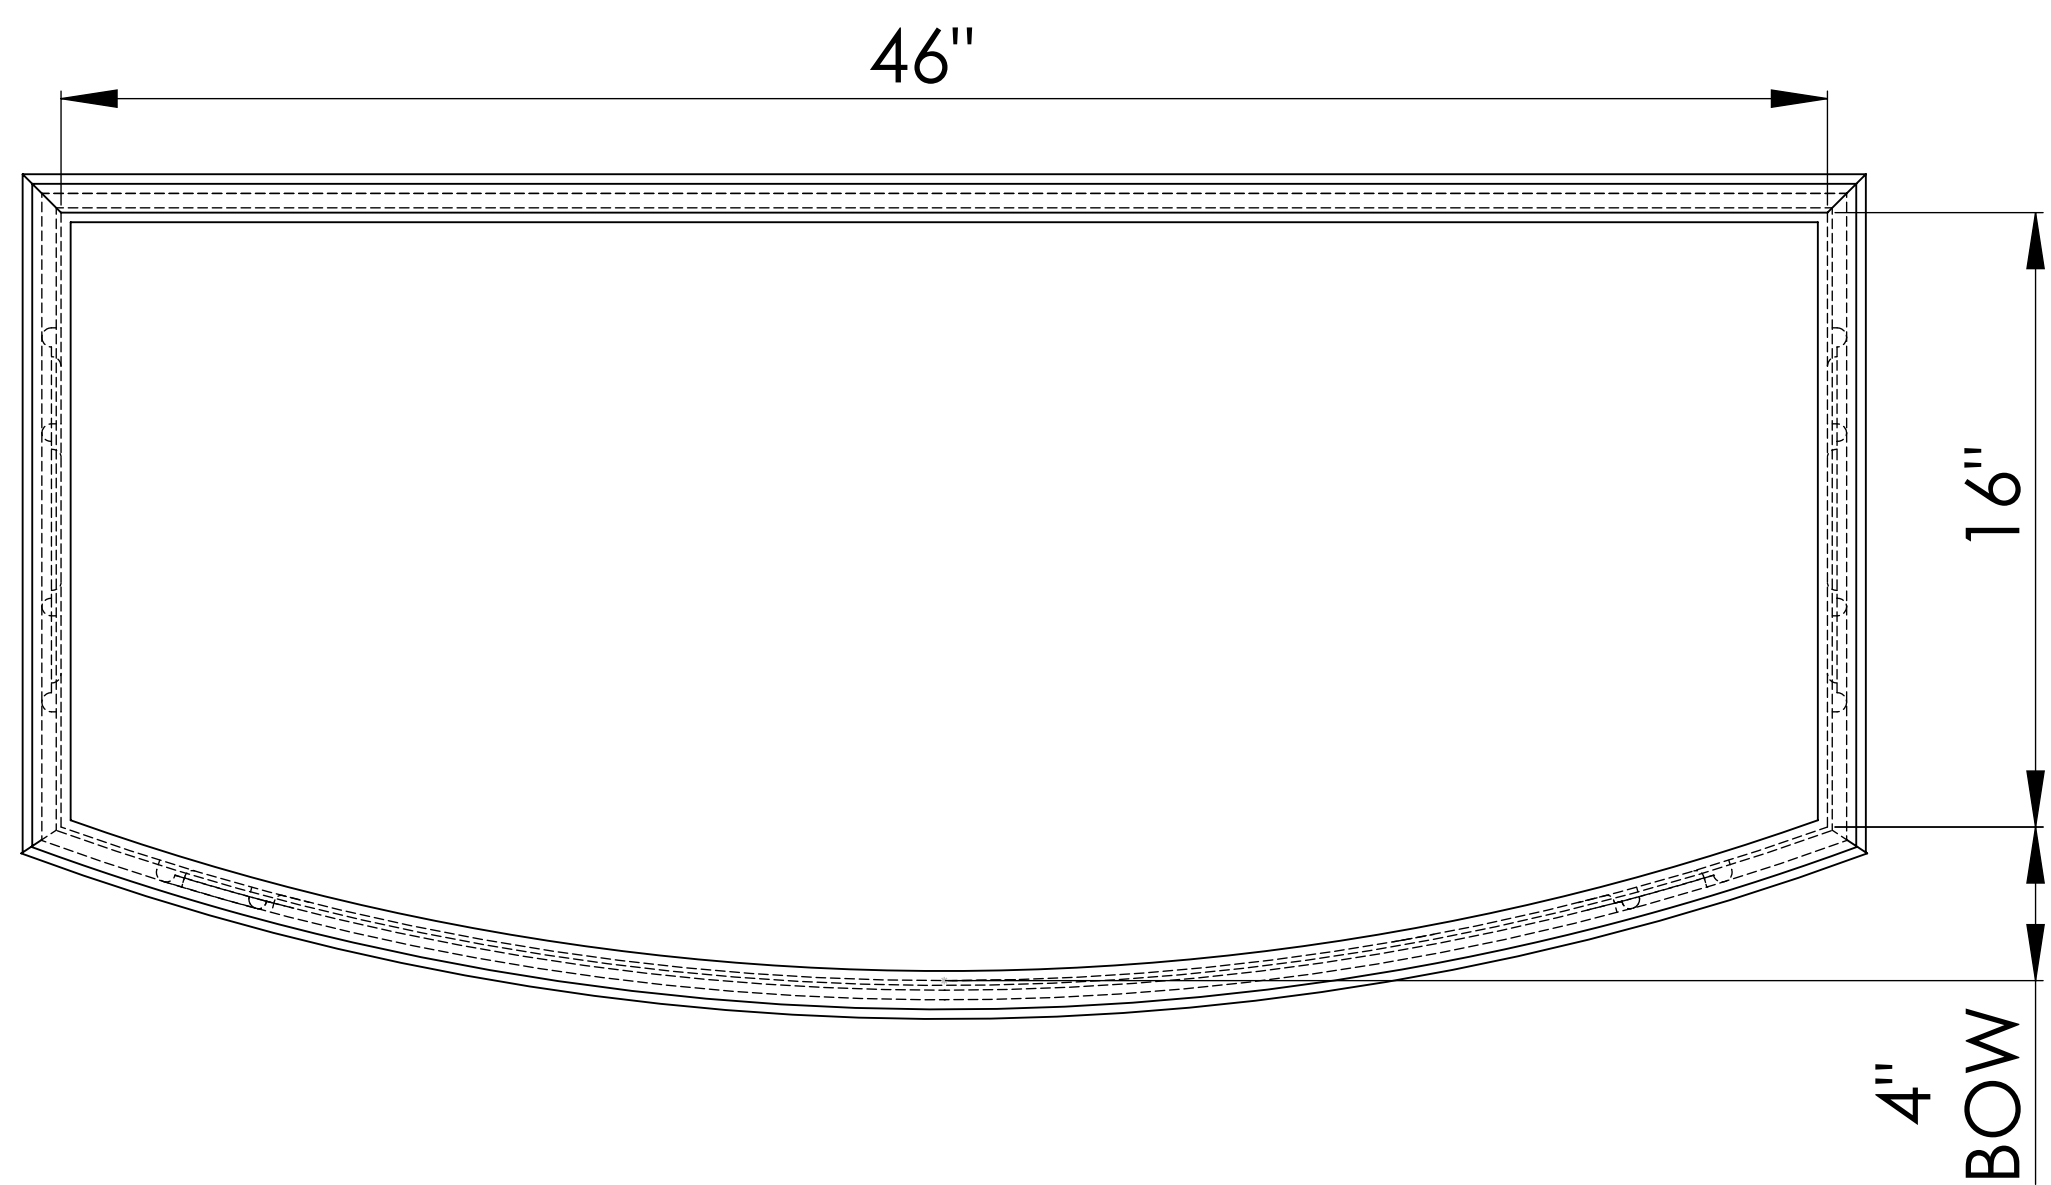

SECTION A-A

BOW FRONT PBF4822ITA 20H X 47.5W X 21.5 L

Bromsgrove Garden

8

7

6

5

4

3

2

1

SECTION A-A

BOW FRONT PBF4125ITA 28HX 40.5W X 24.5 L, **Bromsgrove Garden**

8

7

6