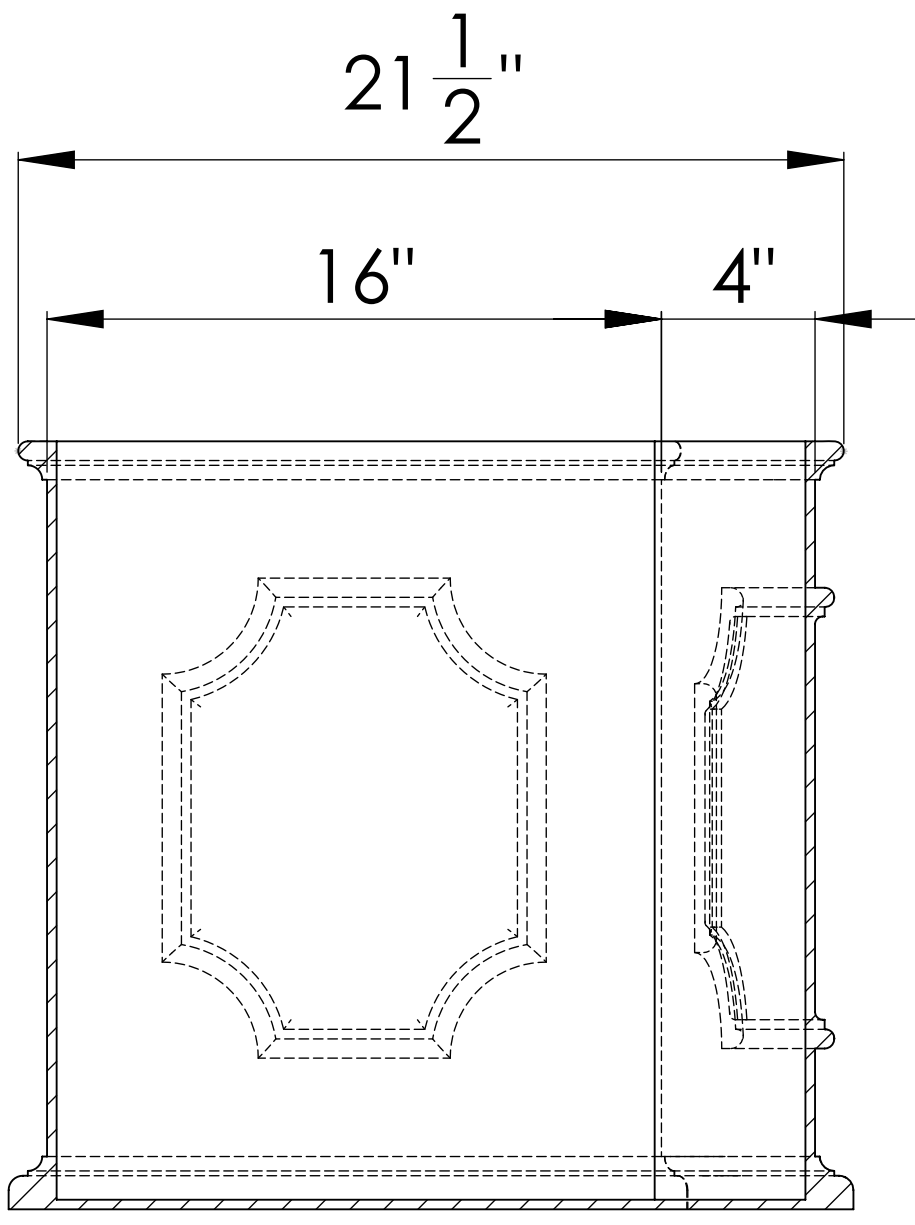

SECTION A-A

BOW FRONT PBF4822ITA 20H X 47.5W X 21.5 L

Bromsgrove Garden

8

7

6

5

4

3

2

1

SECTION A-A

BOW FRONT PBF4125ITA 28HX 40.5W X 24.5 L, **Bromsgrove Garden**

8

7

6