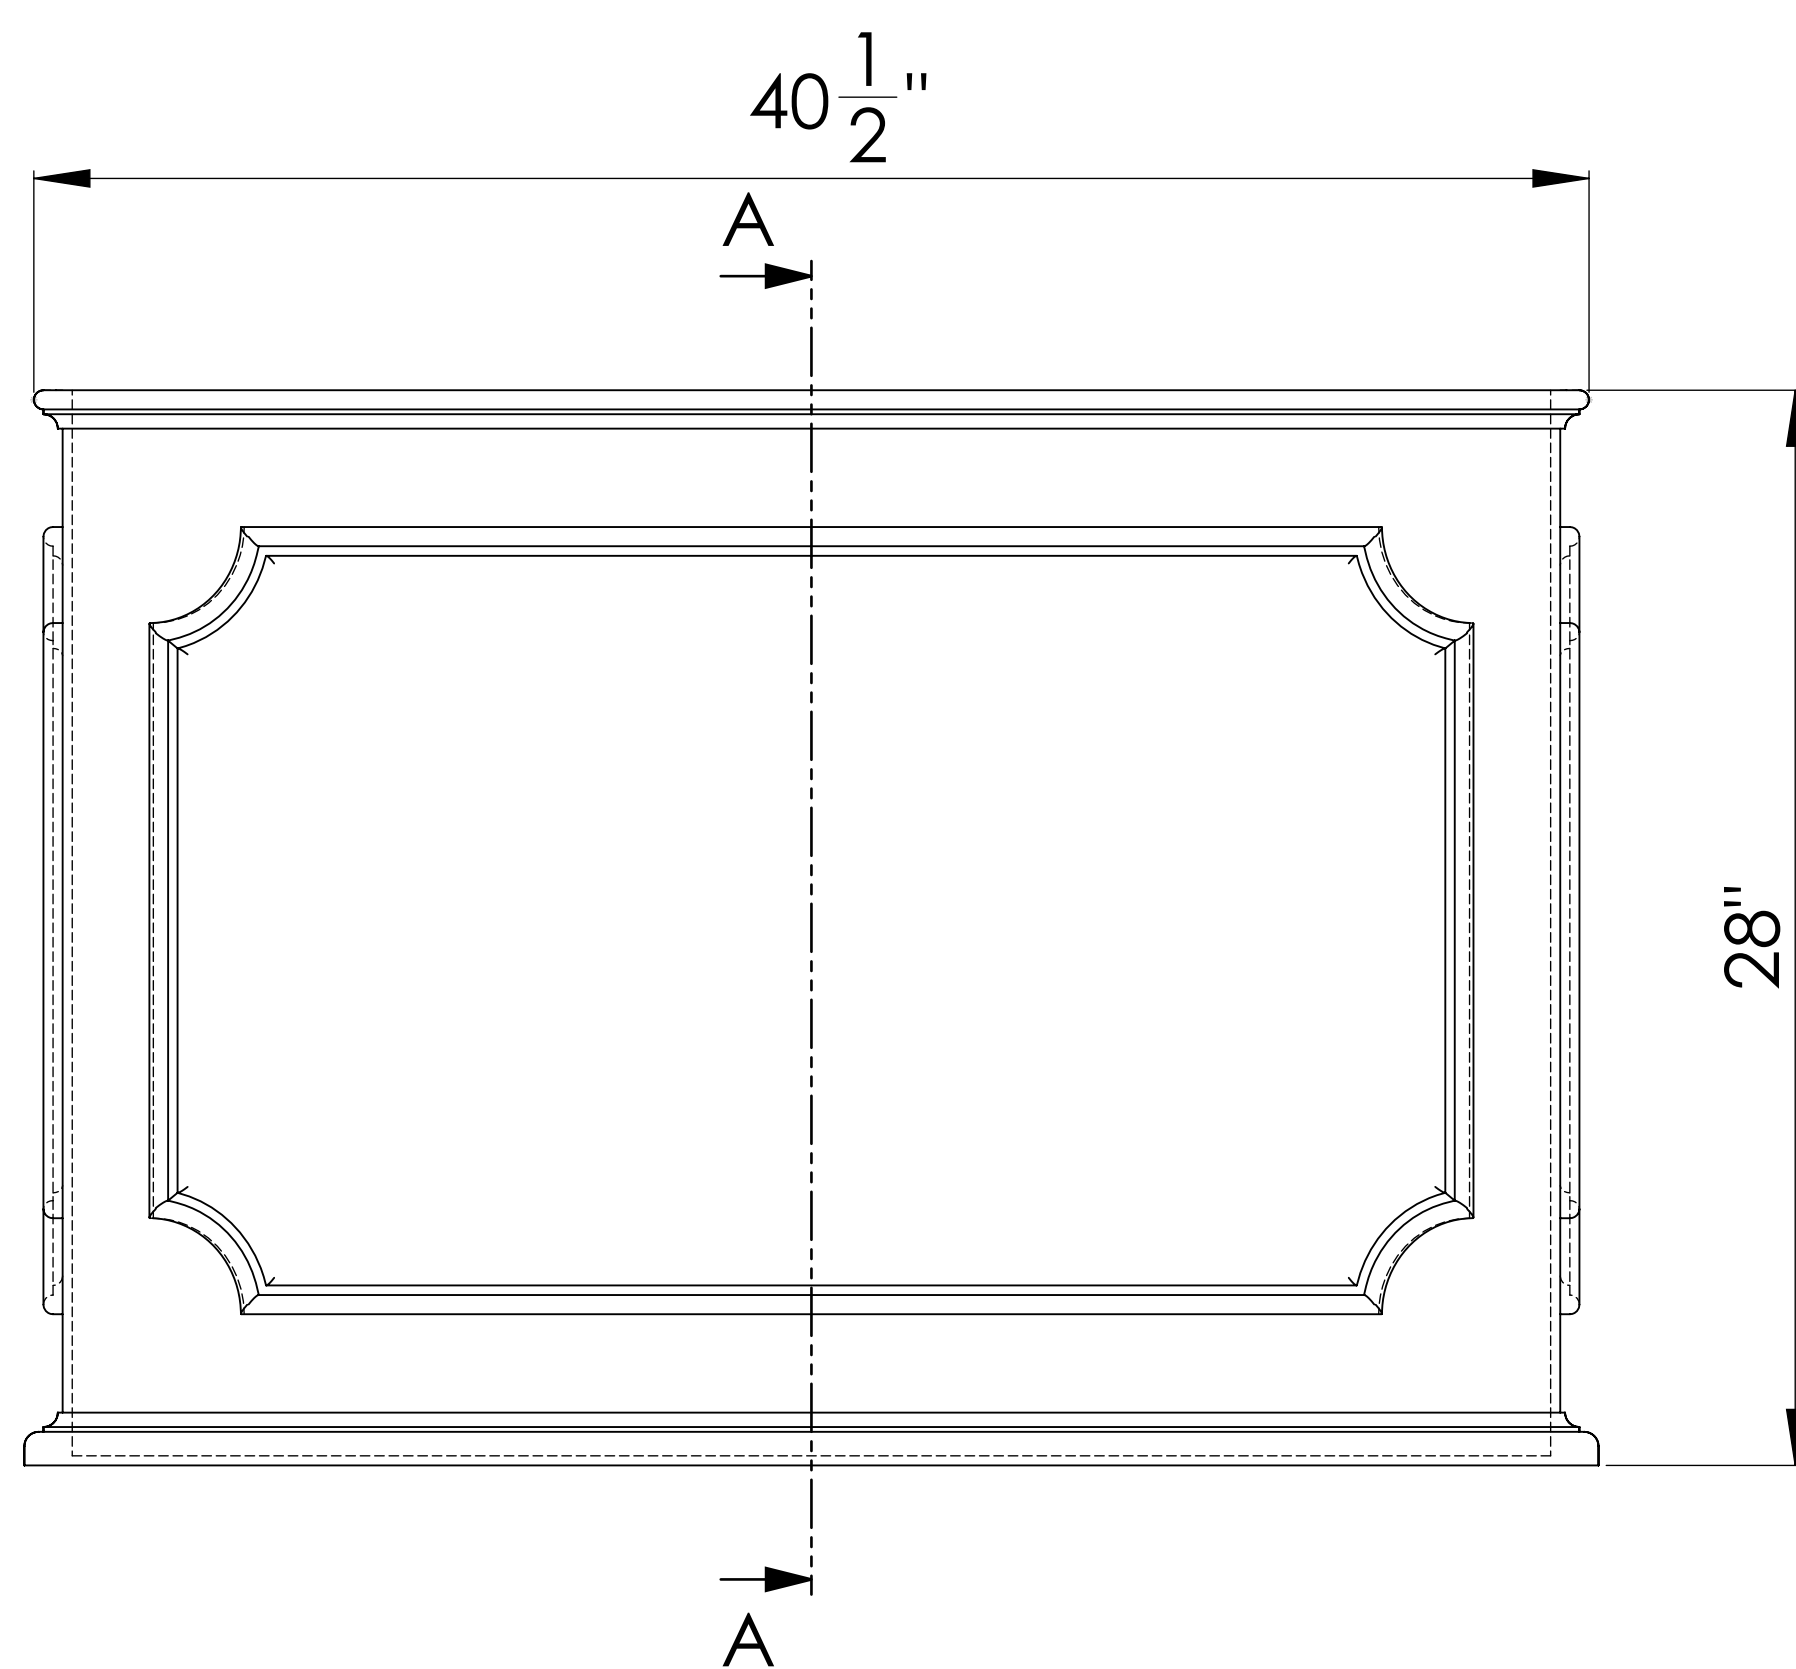

3

2

1

SECTION A-A

BOW FRONT PBF4125ITA 28HX 40.5W X 24.5 L, **Bromsgrove Garden**

8

7

6