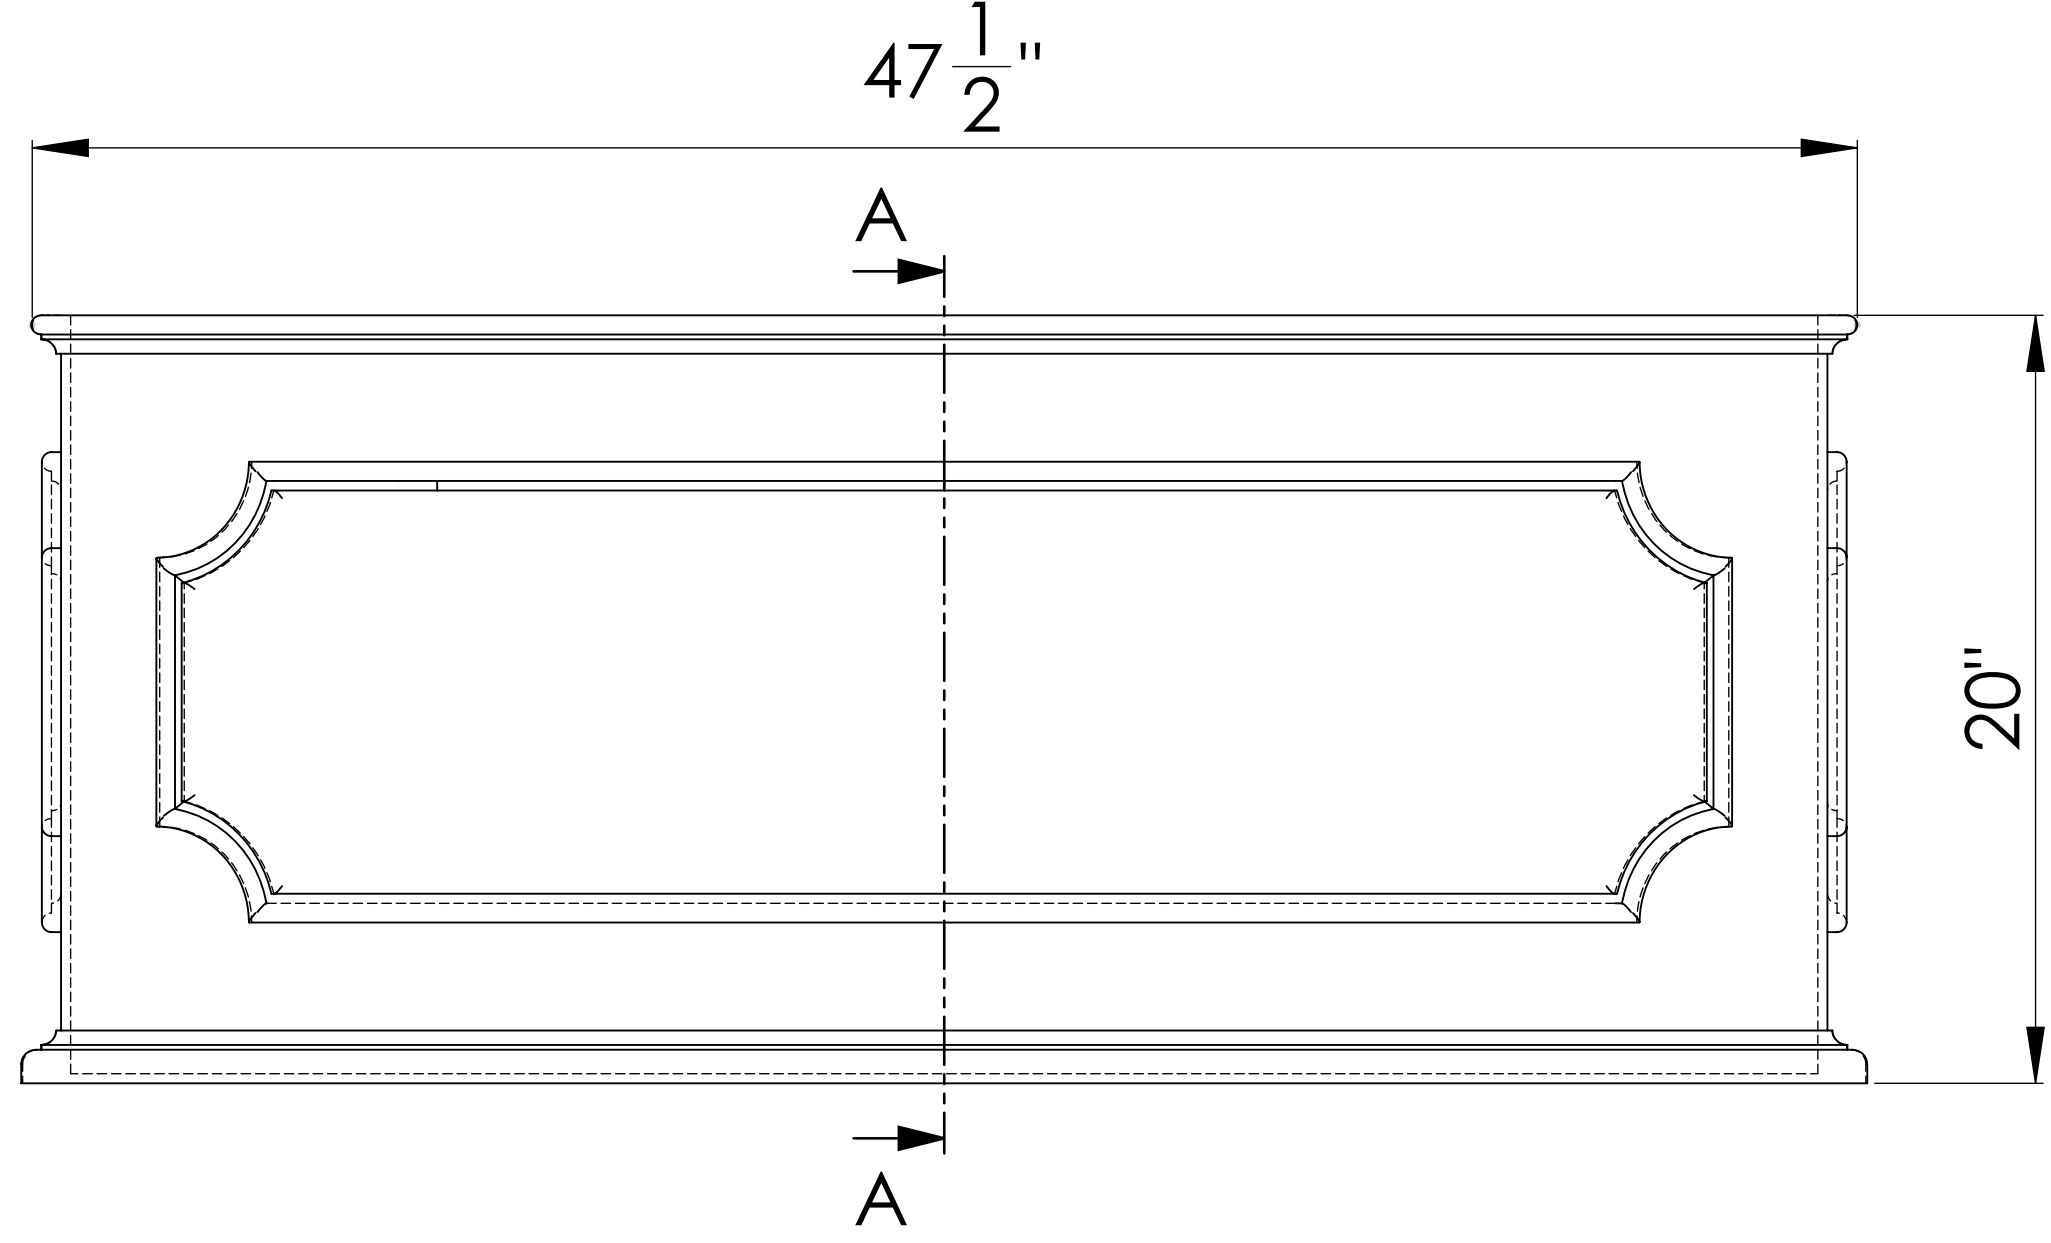

SECTION A-A

BOW FRONT PBF4822ITA 20H X 47.5W X 21.5 L

Bromsgrove Garden

8

7

6

5

4

3

2

1

SECTION A-A

BOW FRONT PBF4125ITA 28HX 40.5W X 24.5 L, **Bromsgrove Garden**

8

7

6