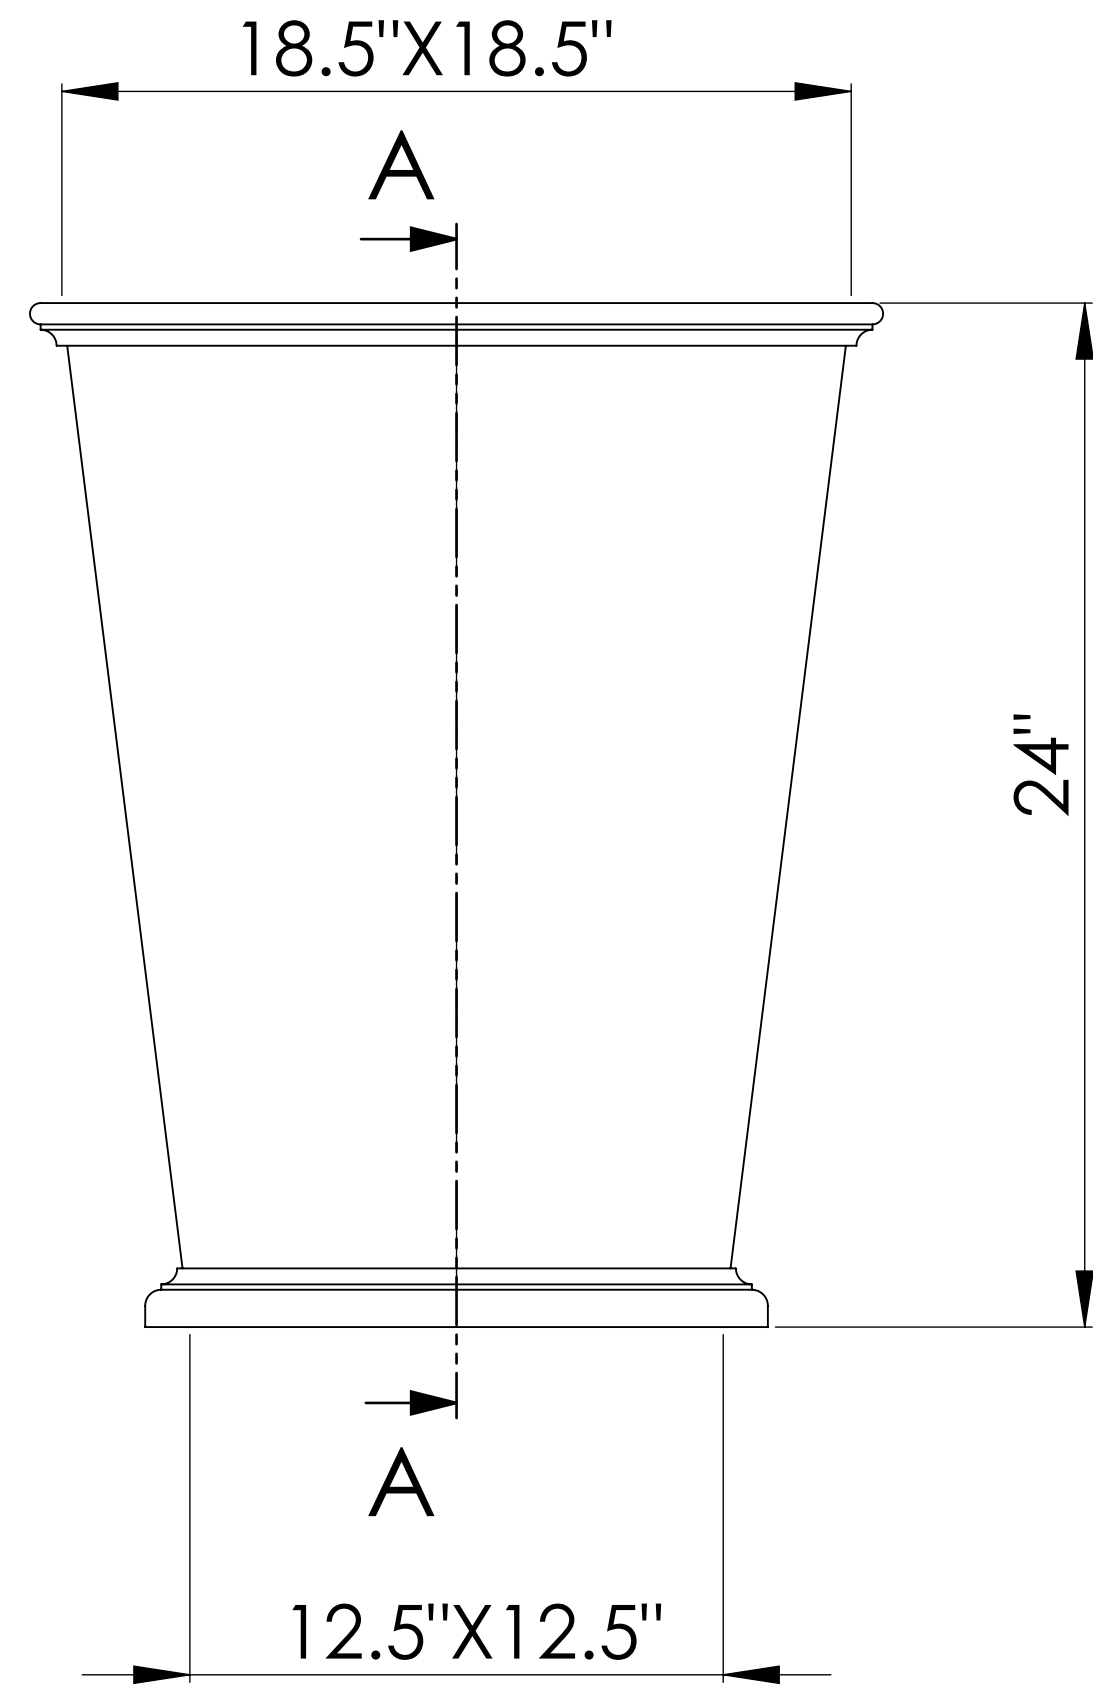

C

C

SECTION A-A

B

B

A

A

TAPERED PLANTER PTB2419PTA 18.5\"X12.5\"X24\"Ht, BROMSGROVE GARDEN