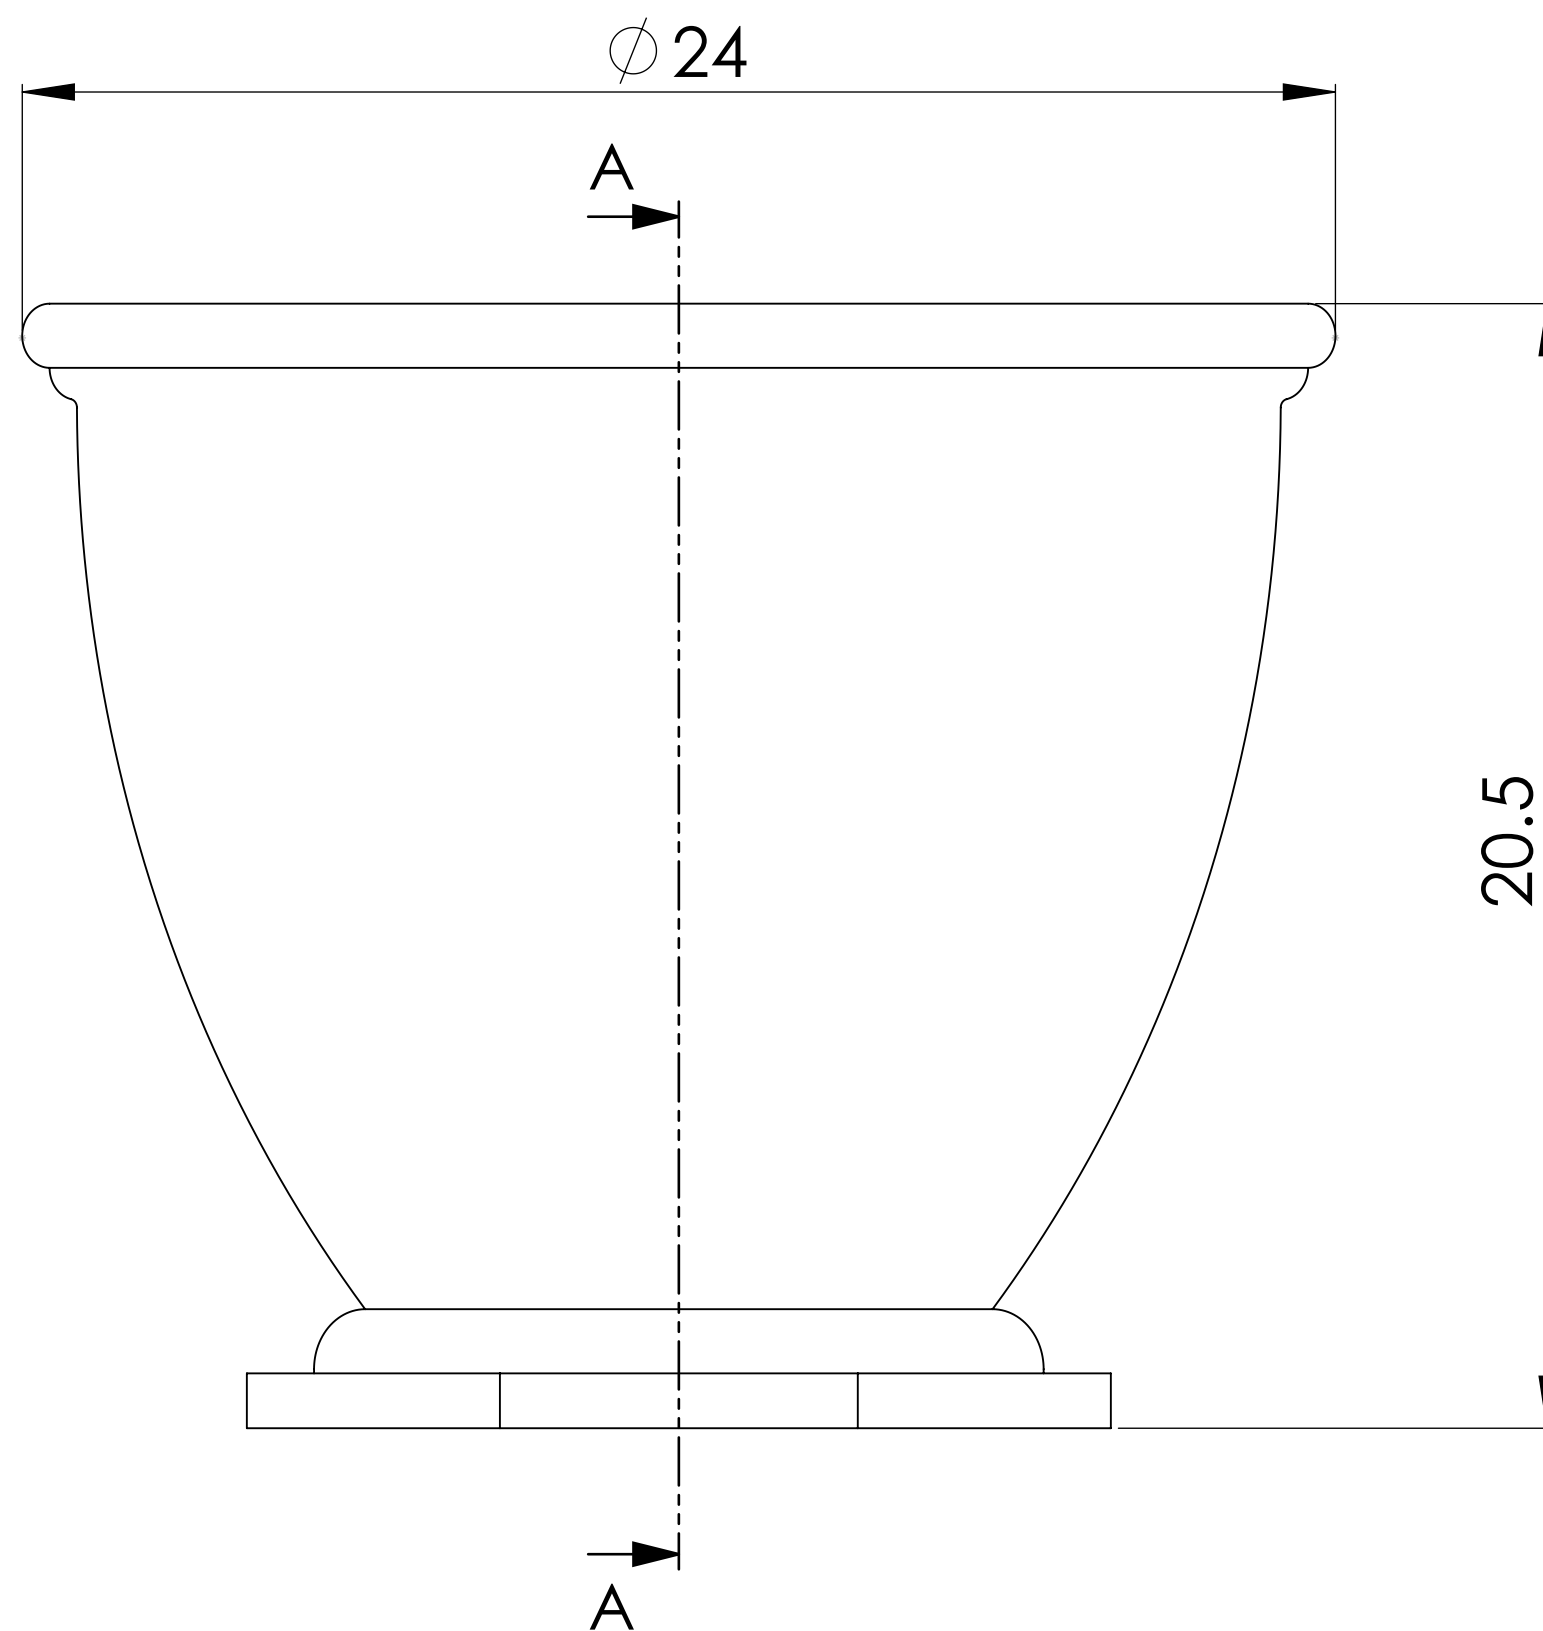

8

7

6

5

4

3

2

1

SECTION A-A
SCALE 1 : 3.5

Classic urn medium UCL2124PTA, Bromsgrove Garden

8

7

6

5

4

3