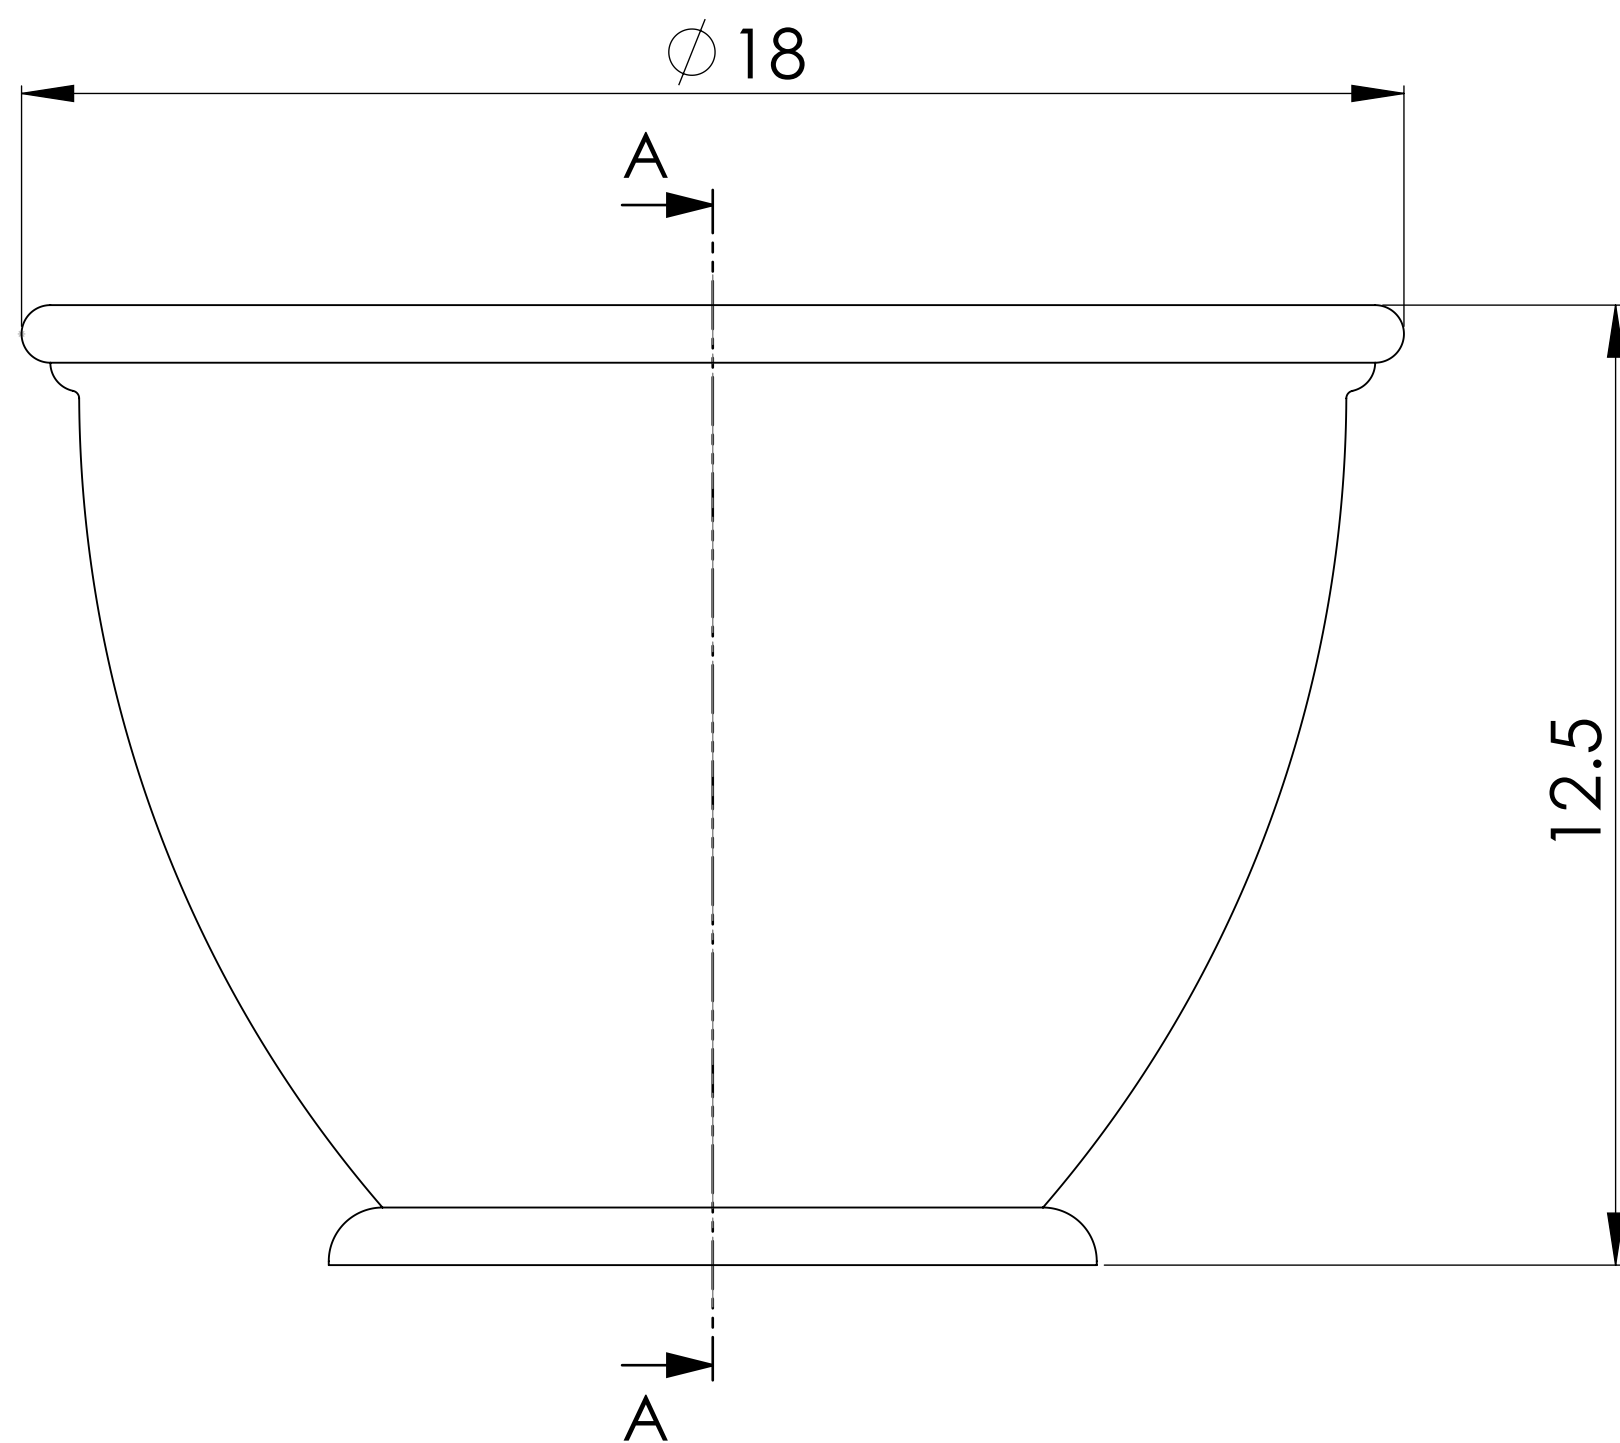

8

7

6

5

4

3

2

1

SECTION A-A
SCALE 1 : 2.5

Classic urn small UCL1218PTA, Bromsgrove Garden

8

7

6

5

4

3