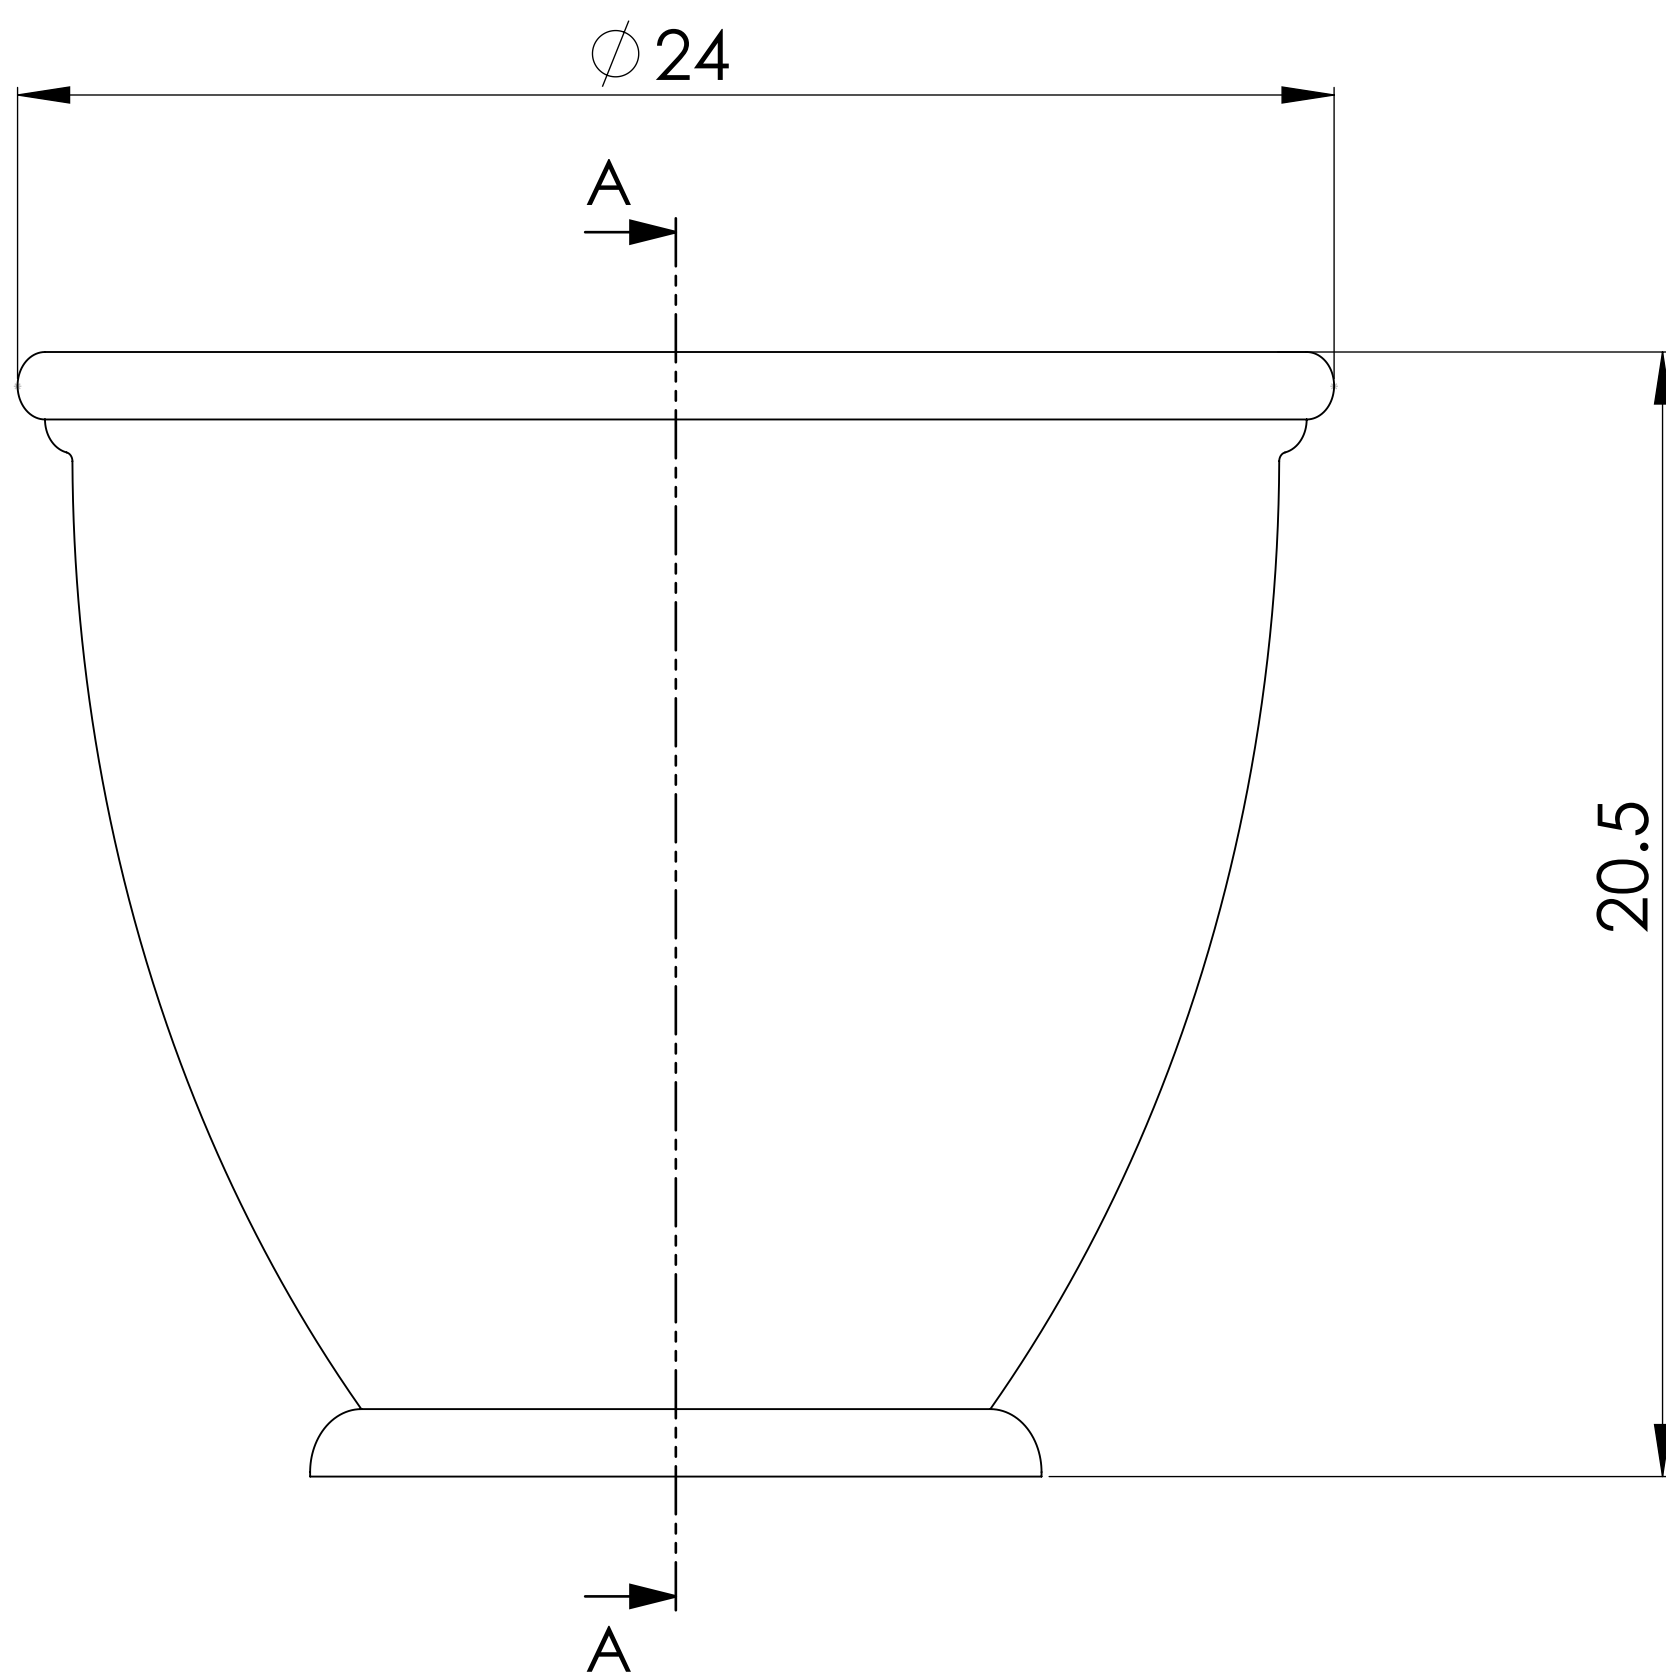

SECTION A-A  
SCALE 1 : 3.5

Lion head urn medium ULH2124PTA, Bromsgrove Garden

8

7

6

5

4

3