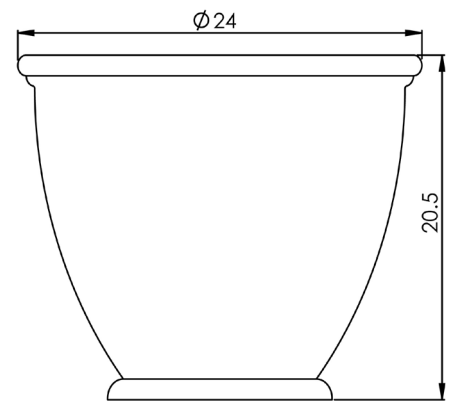

Lion Head

code	height	width	weight
ULH2124PTA	20.5	24	220lbs

Four small lion heads, plain trim around the top and a simple matching base decorate this urn. Extra lion heads can be added to provide more decoration and more angles to view the lion head, as seen in the photograph to the right. Lion heads can be added to any size in the Classic Urn line.