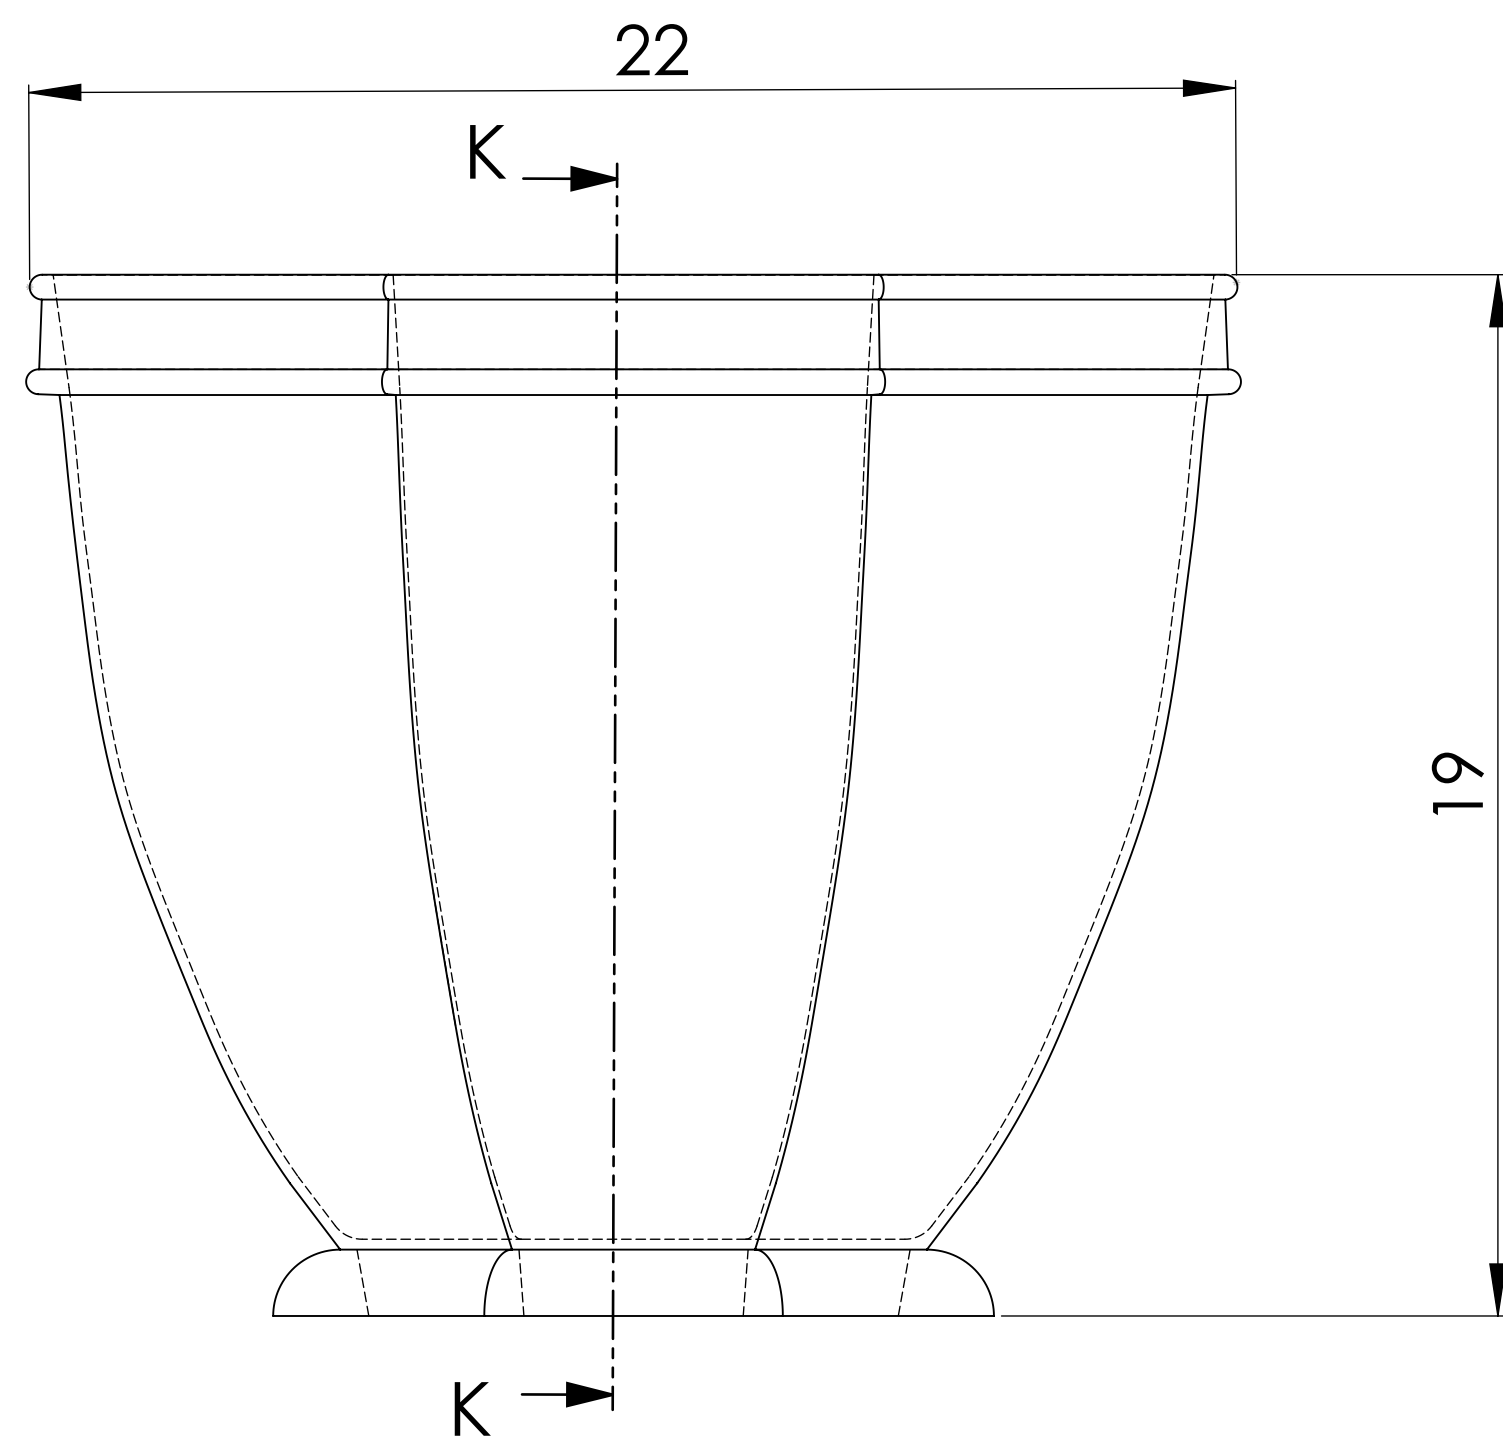

D

D

C

C

B

B

SECTION K-K
SCALE 1 : 3.5

A

A

Octagonal Urn medium with plain trim UOP1922PTA, Bromsgrove Garden

8

7

6

5

4

3