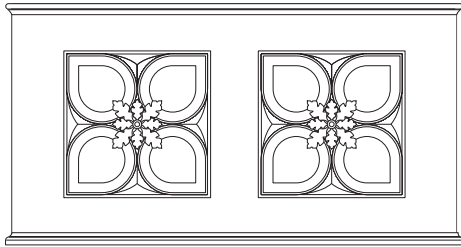

Vaughan

24" Panel

42" Panel

60" Panel

The pattern of Vaughan planters was created in a response to the landscape architect wanting a motif that would reflect similar details of the house architecture. This pattern is available as shown. Please call if you wish to have a detailed piece which would complement one of your design commissions.