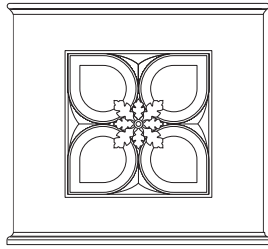

Vaughan

24" Panel

42" Panel

60" Panel

The pattern of Vaughan planters was created in a response to the landscape architect wanting a motif that would reflect similar details of the house architecture. This pattern is available as shown. Please call if you wish to have a detailed piece which would complement one of your design commissions.