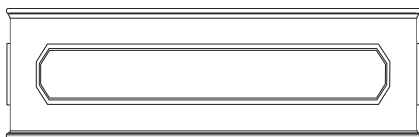

# Wellington

Standard size panels are shown below which can be assembled into an assortment of configurations. As shown above, a number of pieces can be ganged together to give the appearance of one long continuous piece with unobtrusive joints.

16" Panel

32" w x 16" d x 15" h

32" Panel

48" w x 16" d x 15" h

48" Panel

72" w x 16" d x 15" h

72" Panel

72" w x 32" d x 15" h