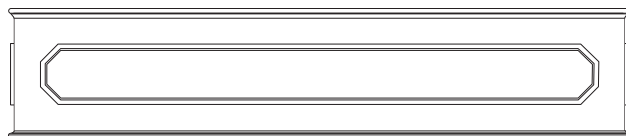

# Wellington

Standard size panels are shown below which can be assembled into an assortment of configurations. As shown above, a number of pieces can be ganged together to give the appearance of one long continuous piece with unobtrusive joints.

16" Panel

32" w x 16" d x 15" h

32" Panel

48" w x 16" d x 15" h

48" Panel

72" w x 16" d x 15" h

72" Panel

72" w x 32" d x 15" h