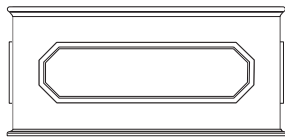

# Wellington

Standard size panels are shown below which can be assembled into an assortment of configurations. As shown above, a number of pieces can be ganged together to give the appearance of one long continuous piece with unobtrusive joints.

16" Panel

32" w x 16" d x 15" h

32" Panel

48" w x 16" d x 15" h

48" Panel

72" w x 16" d x 15" h

72" Panel

72" w x 32" d x 15" h