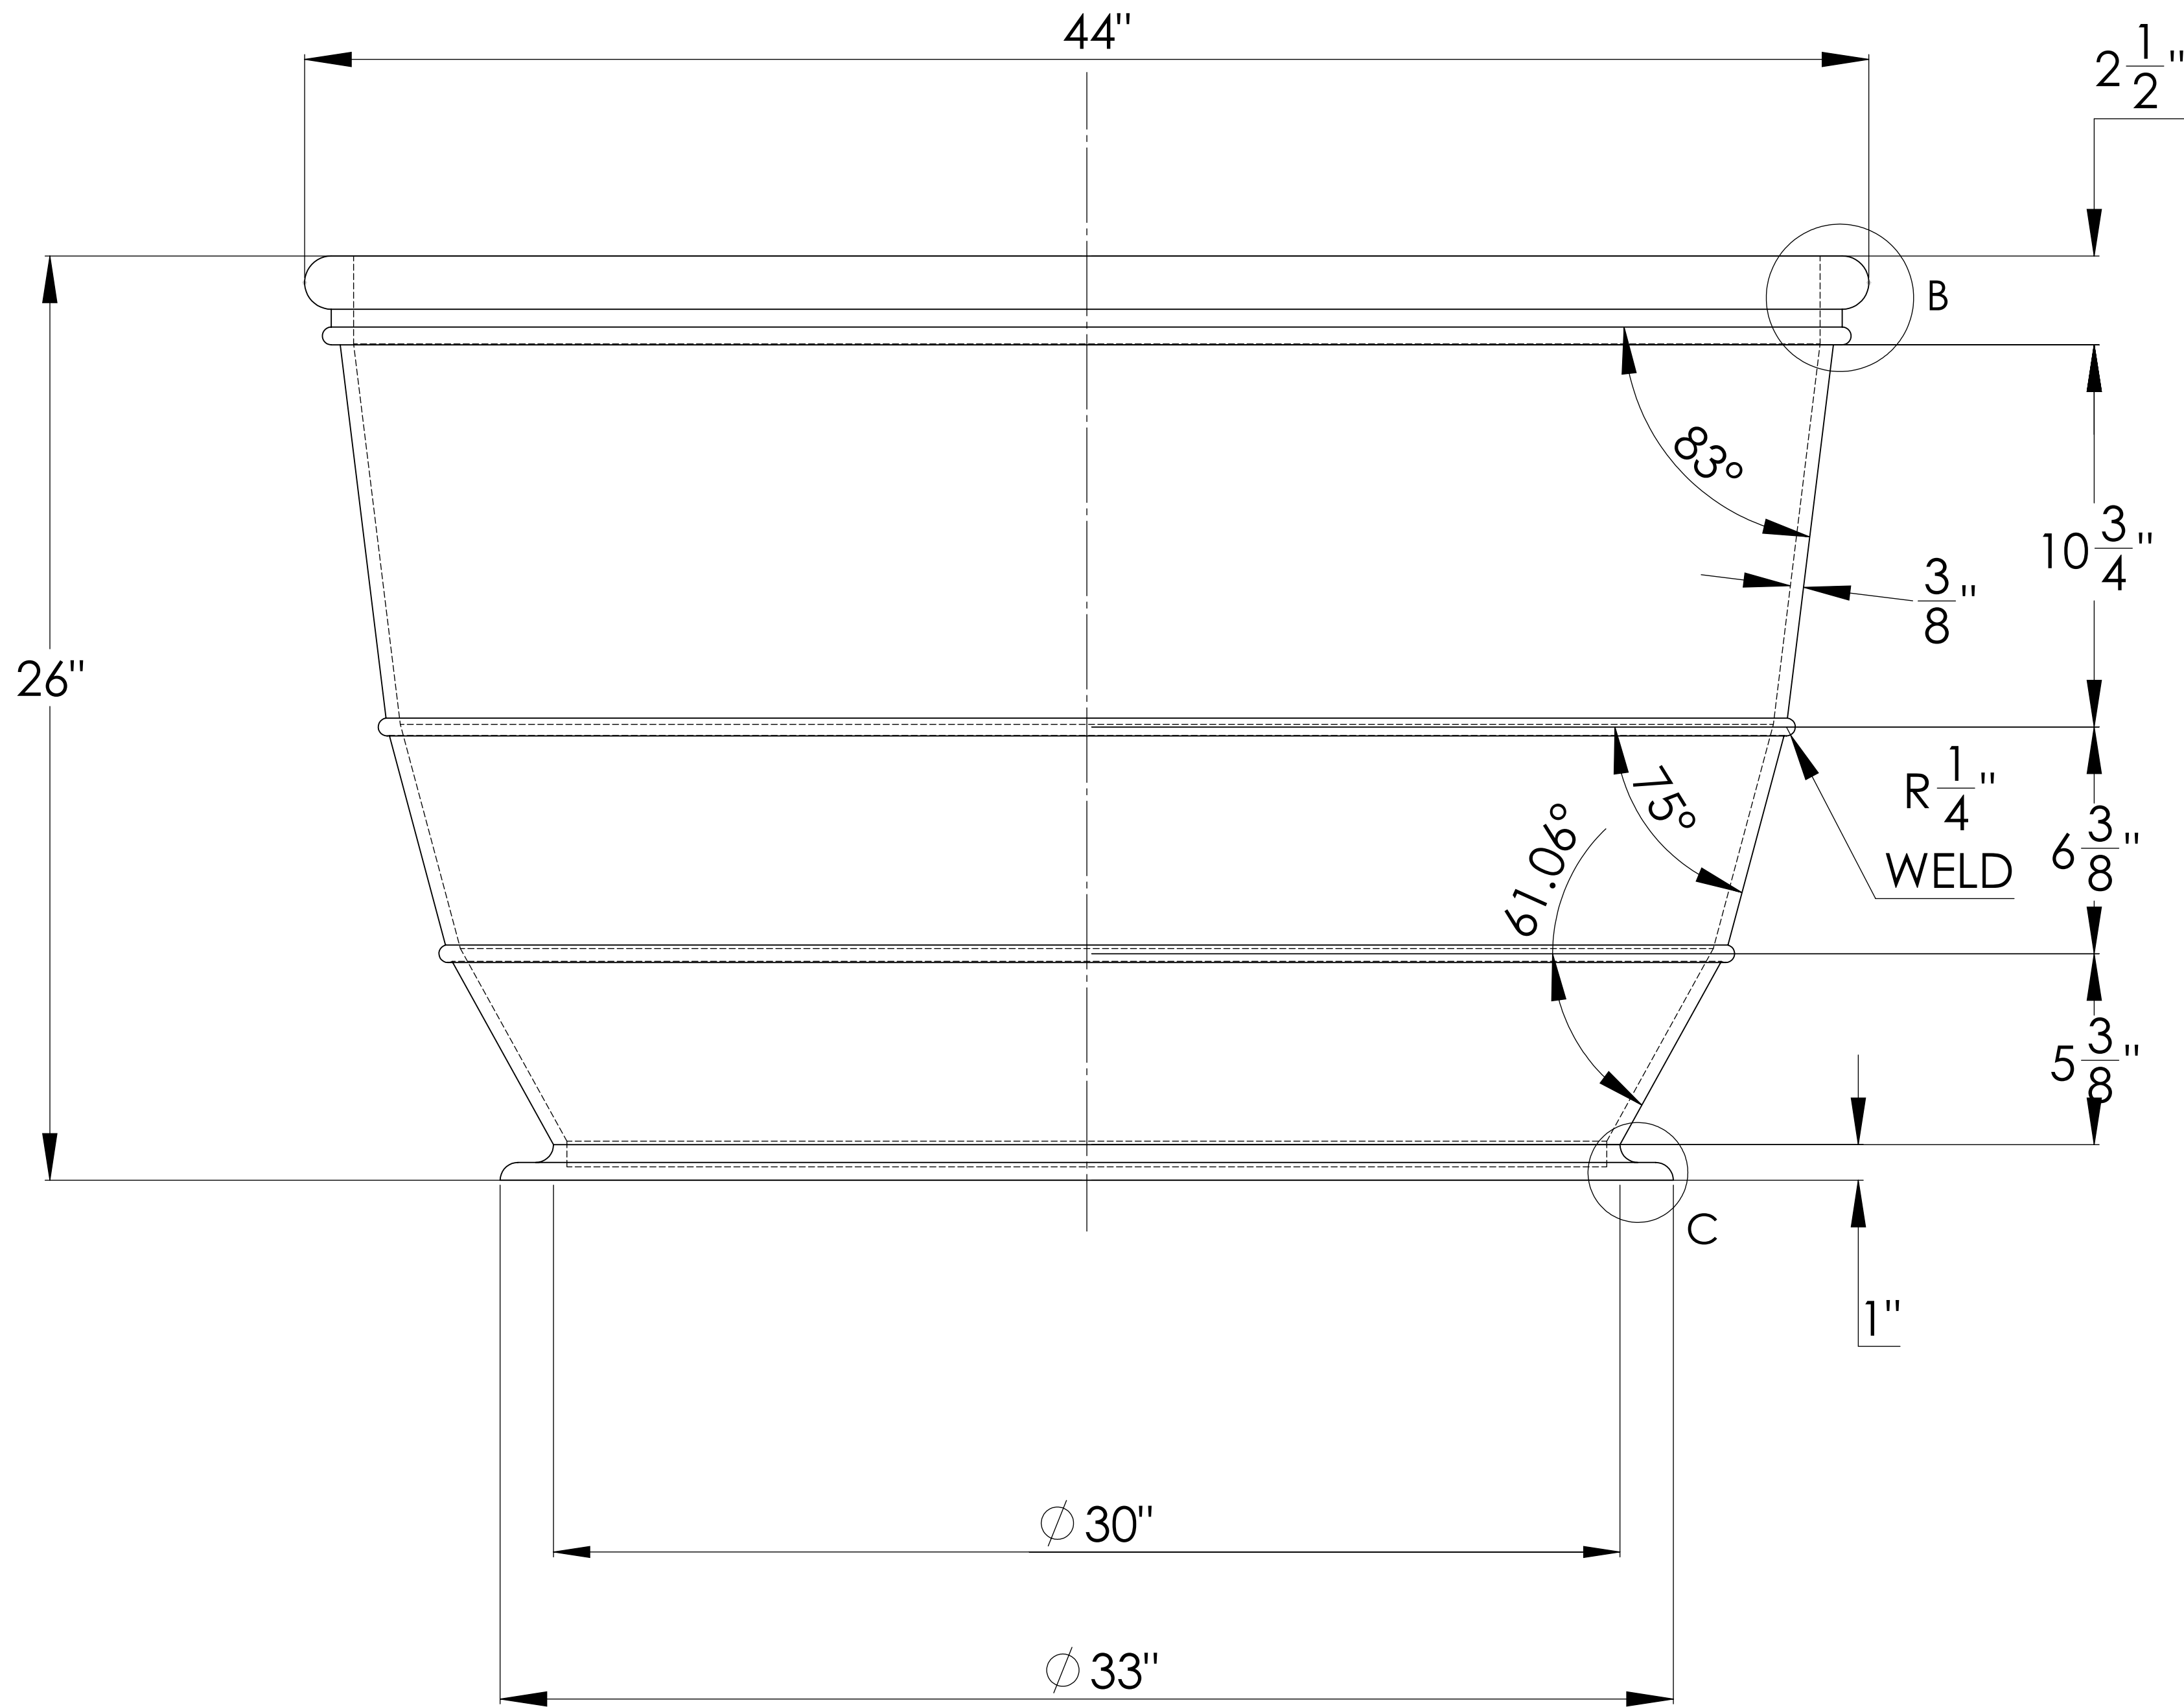

DETAIL B
SCALE 2 : 3.5

DETAIL C
SCALE 2 : 3.5

CHICAGO URN - Bromsgrove Garden 2023

CHICAGO URN - Bromsgrove Garden 2023