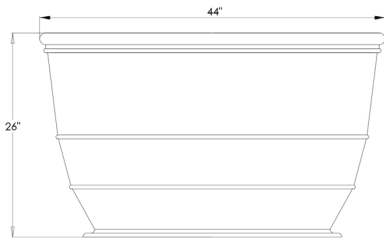

Chicago

The Chicago urn is inspired by a traditional English lead planter. It offers a large planting area with significant soil volume in a simple banded egg-cup design.

		height	width
Chicago	UCB2641BTA	26"	44"